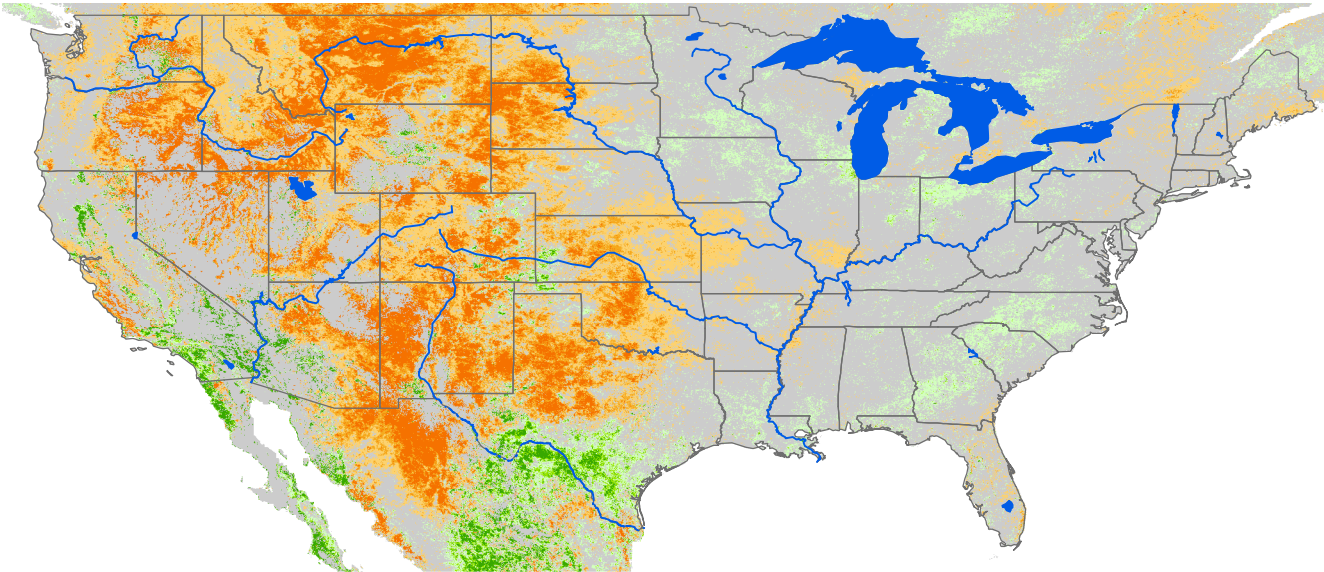

Monthly ET Anomaly

July 2003

ET Anomaly (%)

□ State Water Body River