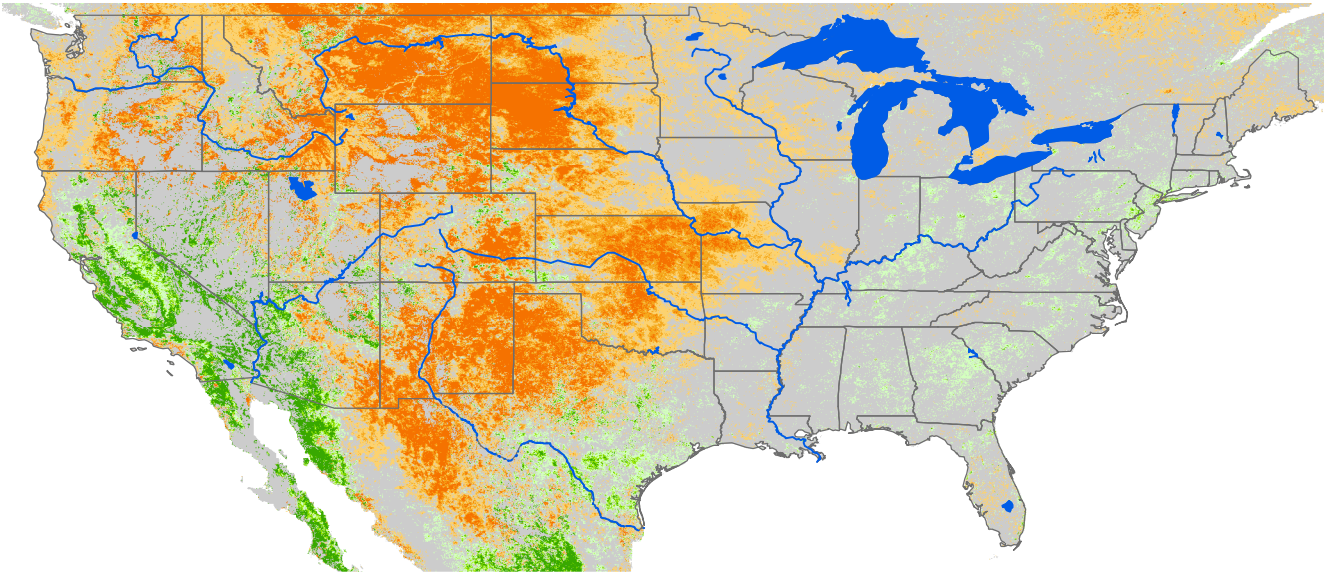

Monthly ET Anomaly August 2003

ET Anomaly (%)

State Water Body River