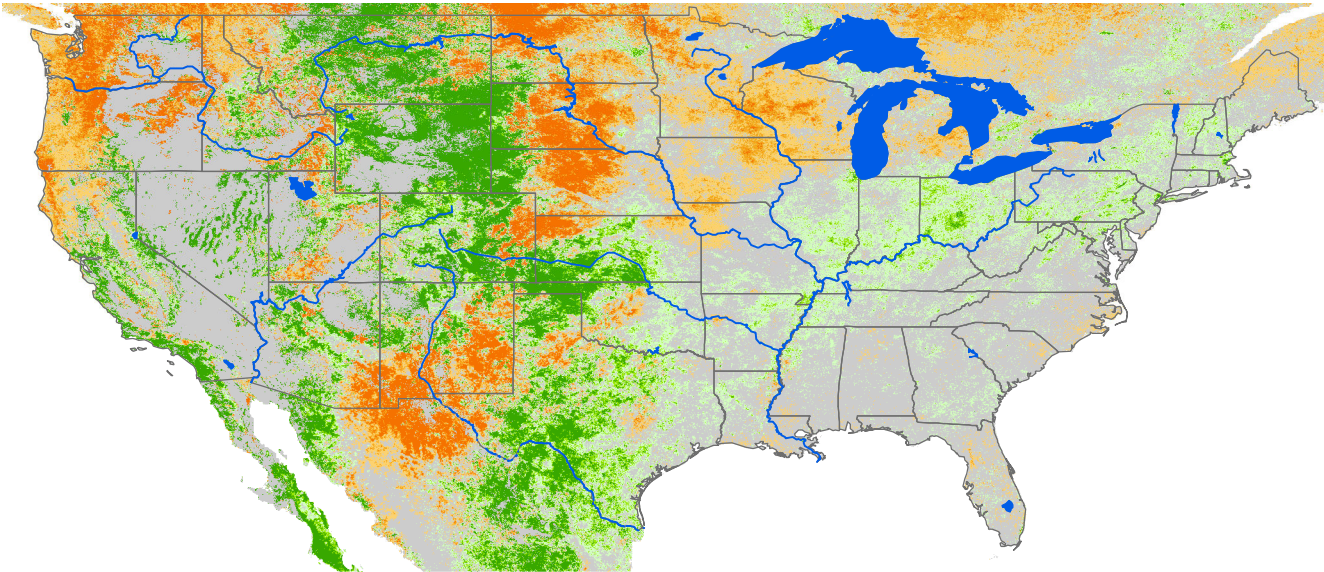

Monthly ET Anomaly September 2003

ET Anomaly (%)

State Water Body River