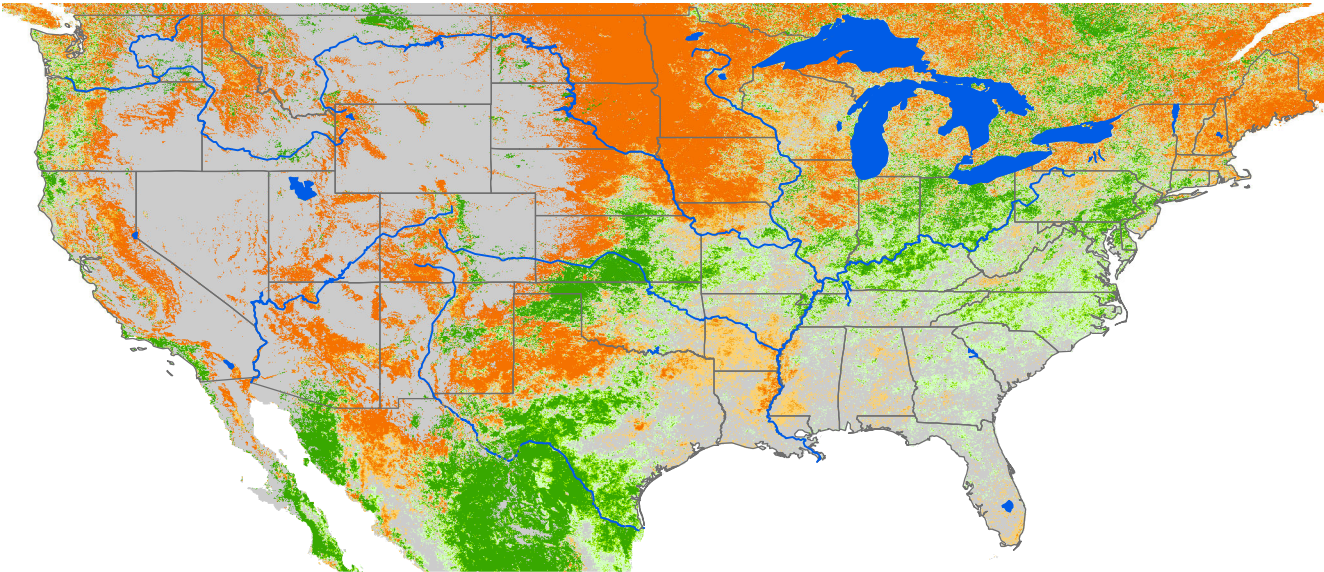

Monthly ET Anomaly October 2003

ET Anomaly (%)

□ State ● Water Body — River