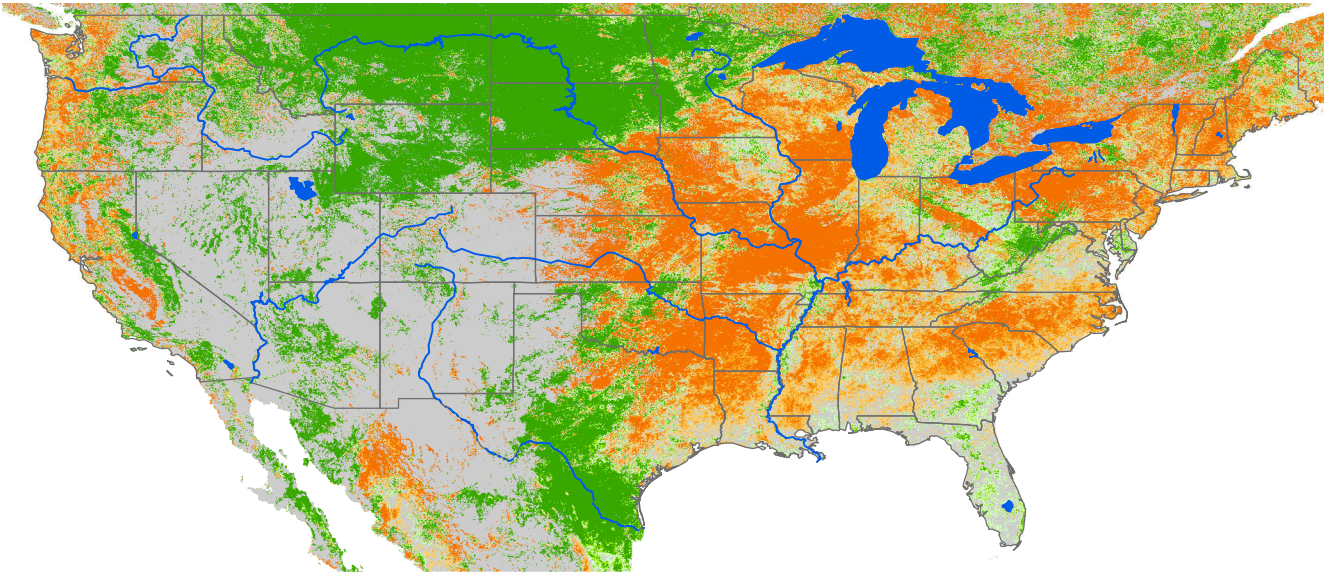

Monthly ET Anomaly

November 2003

ET Anomaly (%)

□ State ● Water Body — River