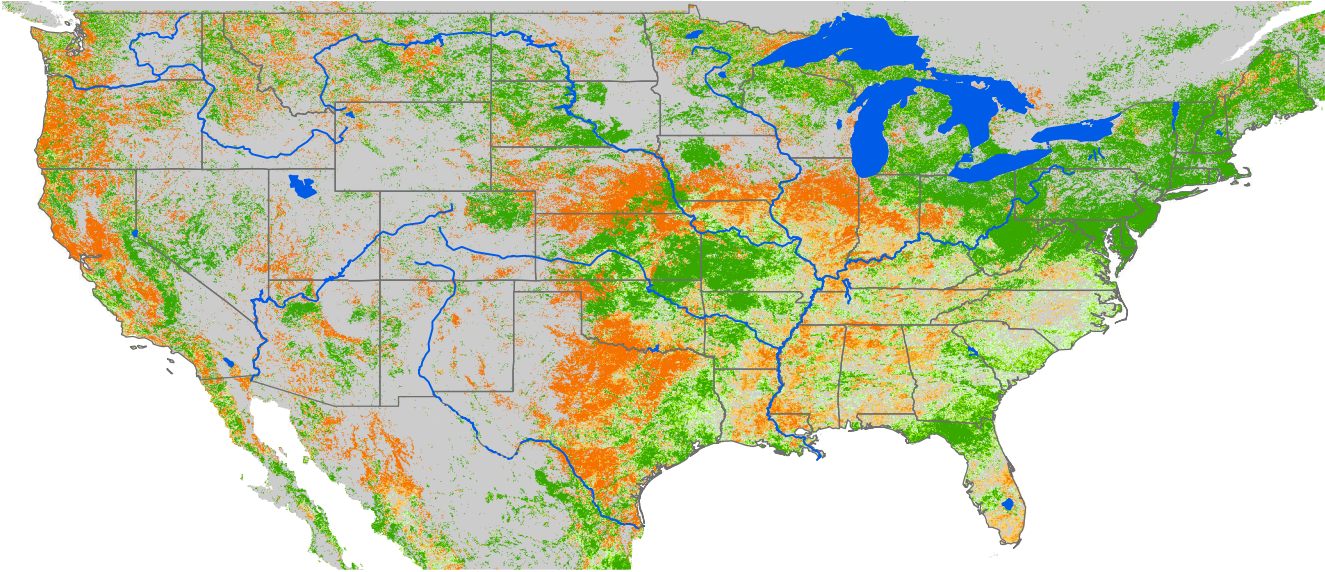

Monthly ET Anomaly December 2003

ET Anomaly (%)

□ State  Water Body  River