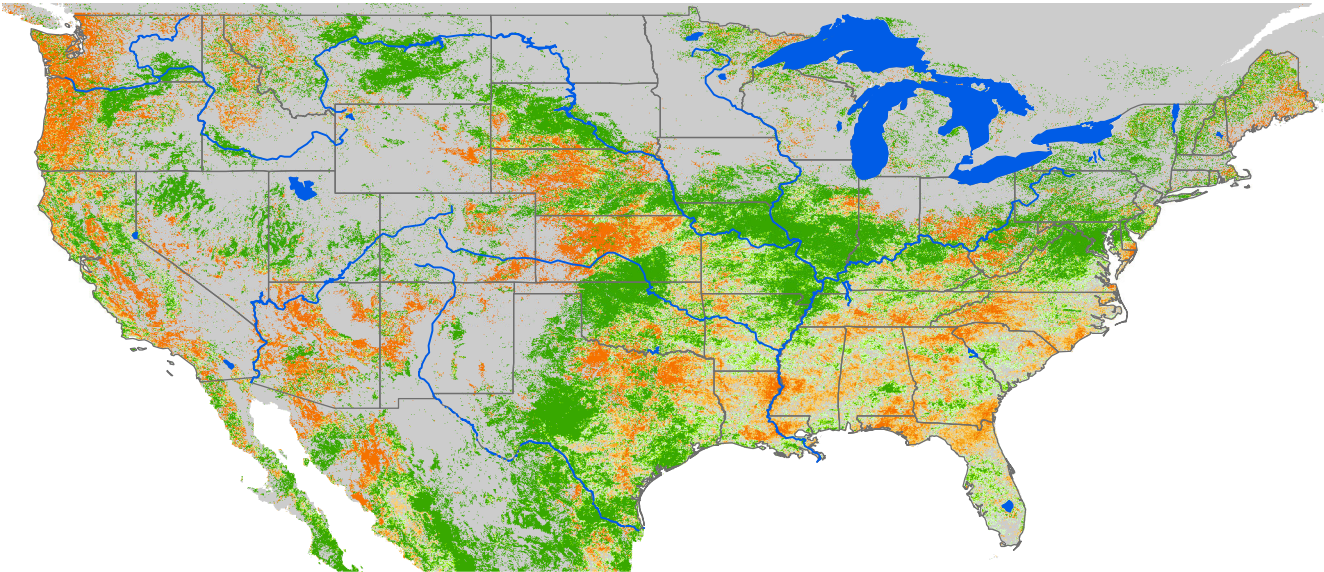

## ET Anomaly (%)

State Water Body River