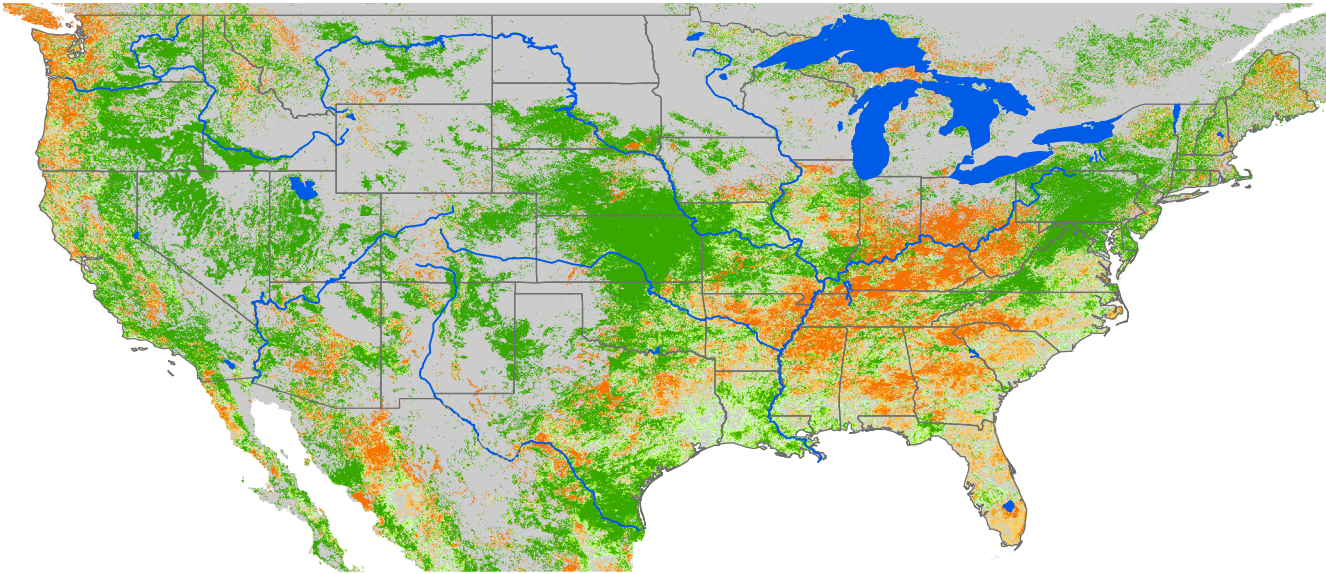

Monthly ET Anomaly February 2004

ET Anomaly (%)

□ State  Water Body  River