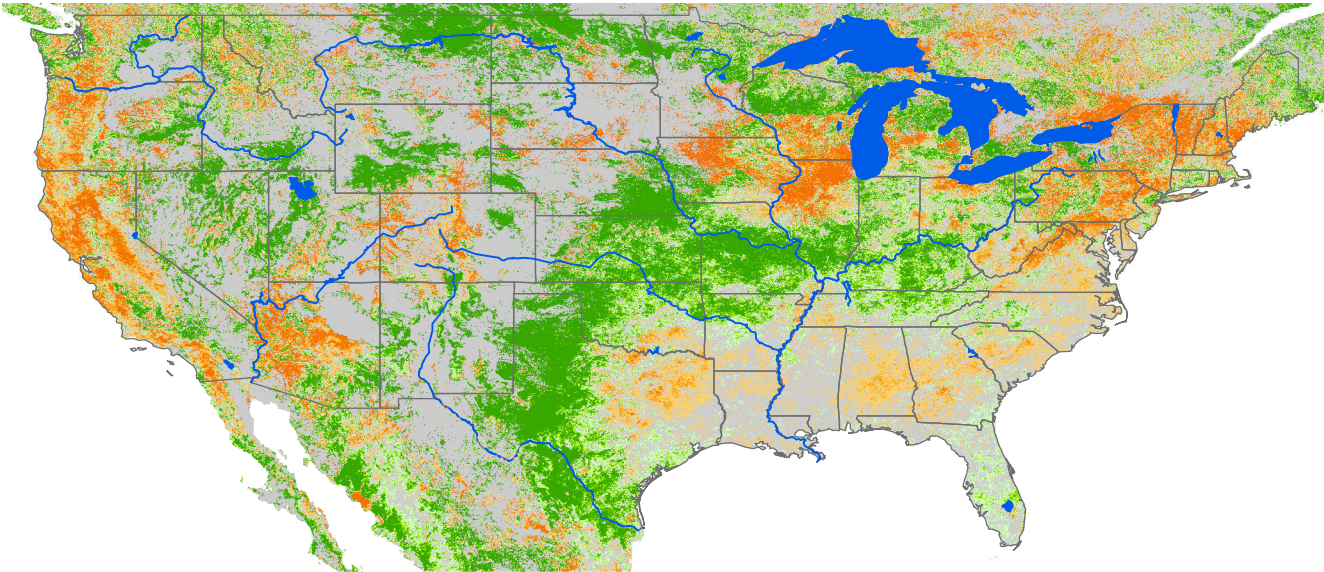

Monthly ET Anomaly March 2004

ET Anomaly (%)

□ State  Water Body  River