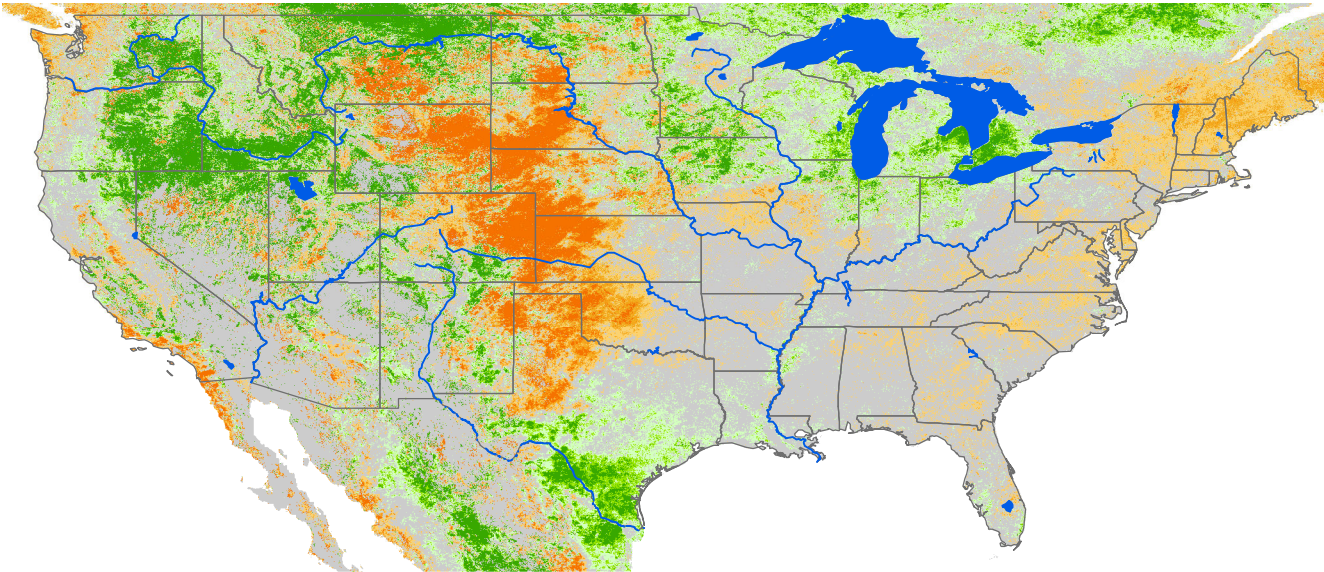

Monthly ET Anomaly May 2004

ET Anomaly (%)

□ State  Water Body  River