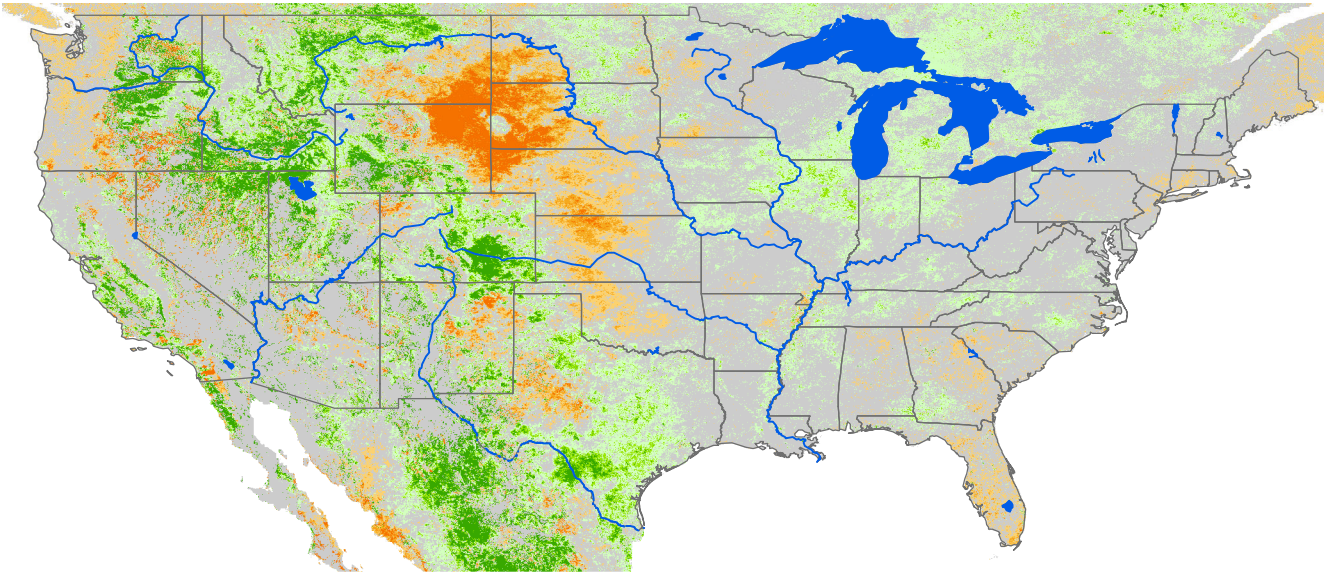

Monthly ET Anomaly

June 2004

ET Anomaly (%)

State Water Body River