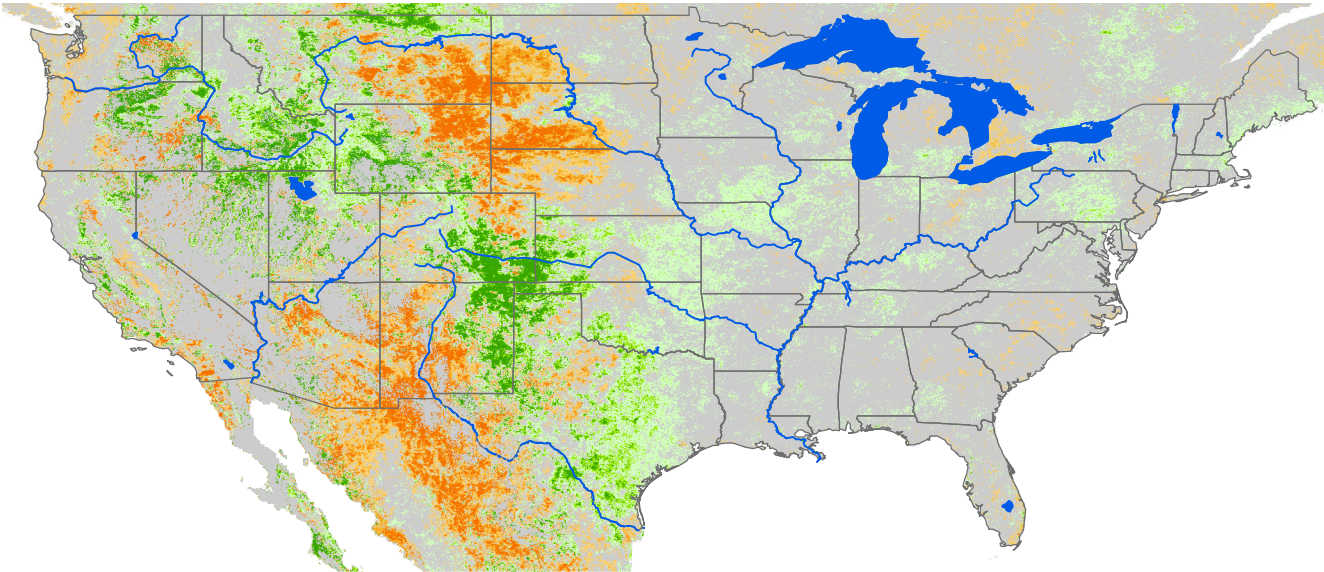

Monthly ET Anomaly July 2004

ET Anomaly (%)

□ State ● Water Body — River