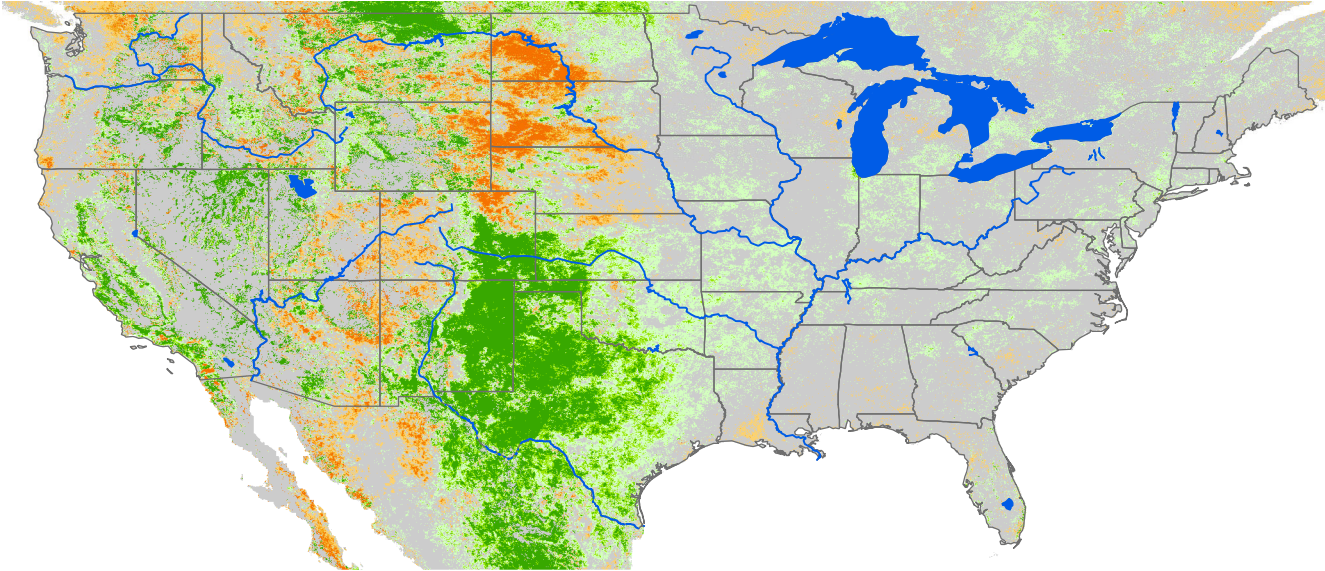

Monthly ET Anomaly August 2004

ET Anomaly (%)

□ State  Water Body  River