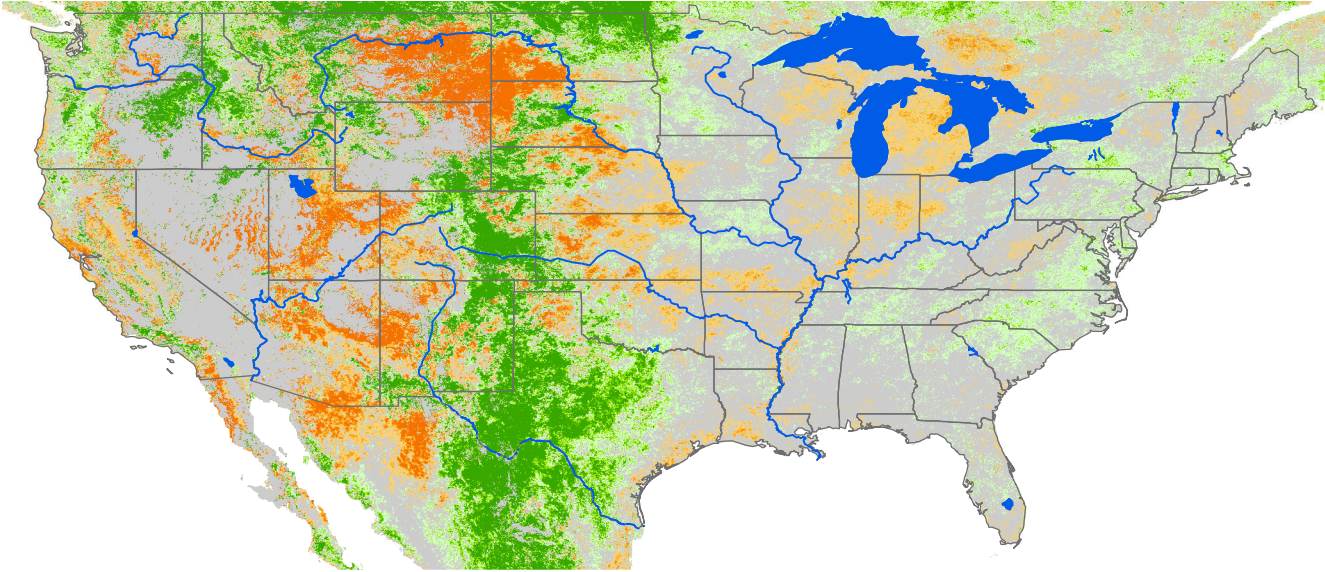

Monthly ET Anomaly September 2004

ET Anomaly (%)

□ State  Water Body  River