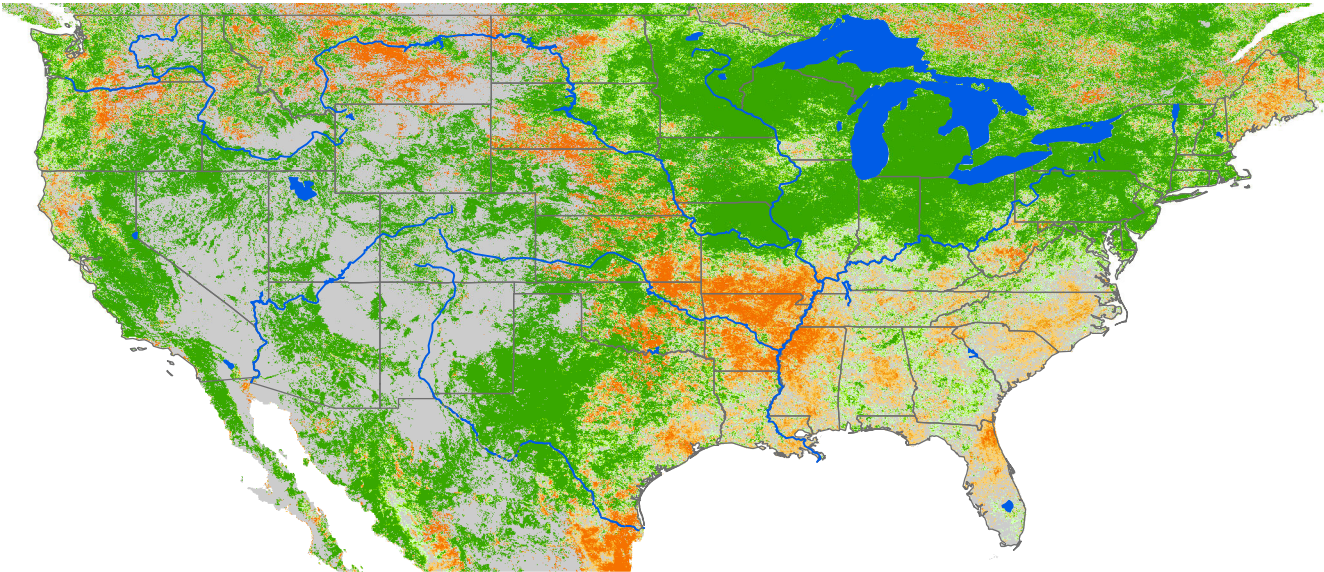

## November 2004

ET Anomaly (%)

State Water Body River