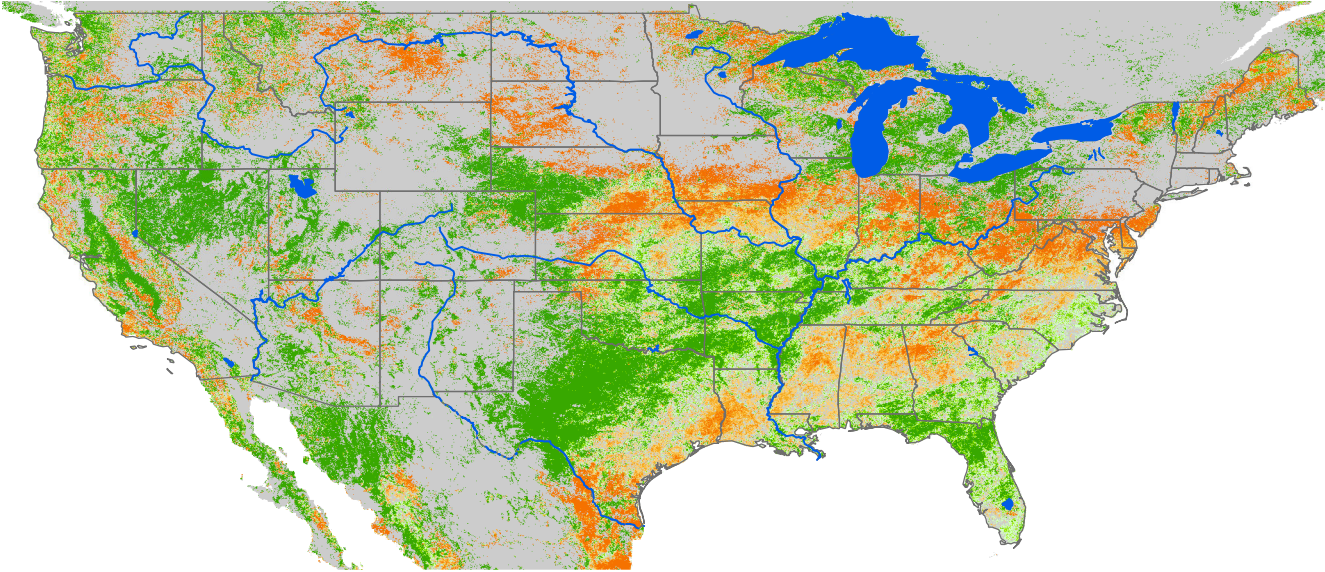

Monthly ET Anomaly December 2004

ET Anomaly (%)

State Water Body River