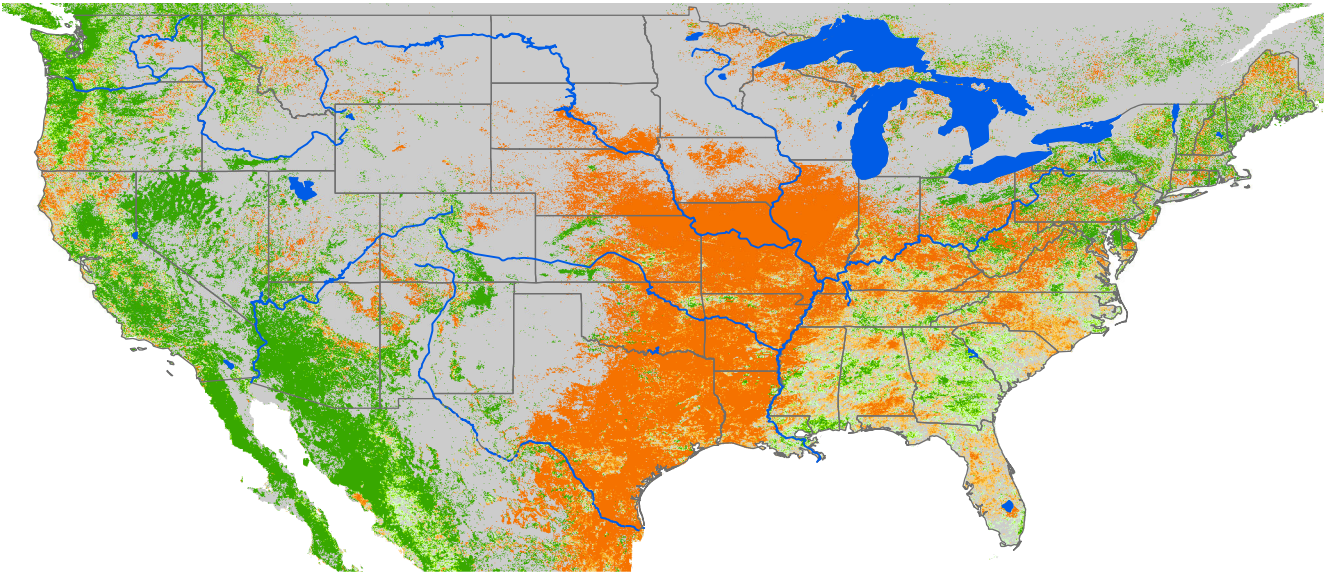

Monthly ET Anomaly February 2005

ET Anomaly (%)

□ State ● Water Body — River