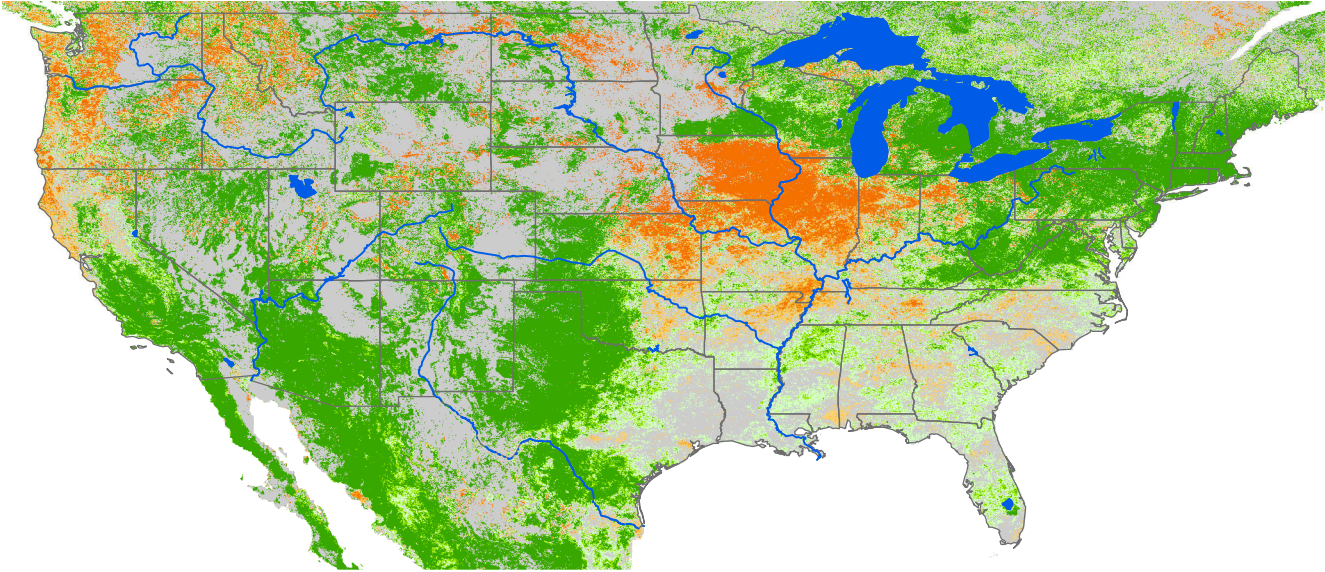

## ET Anomaly (%)

State Water Body River