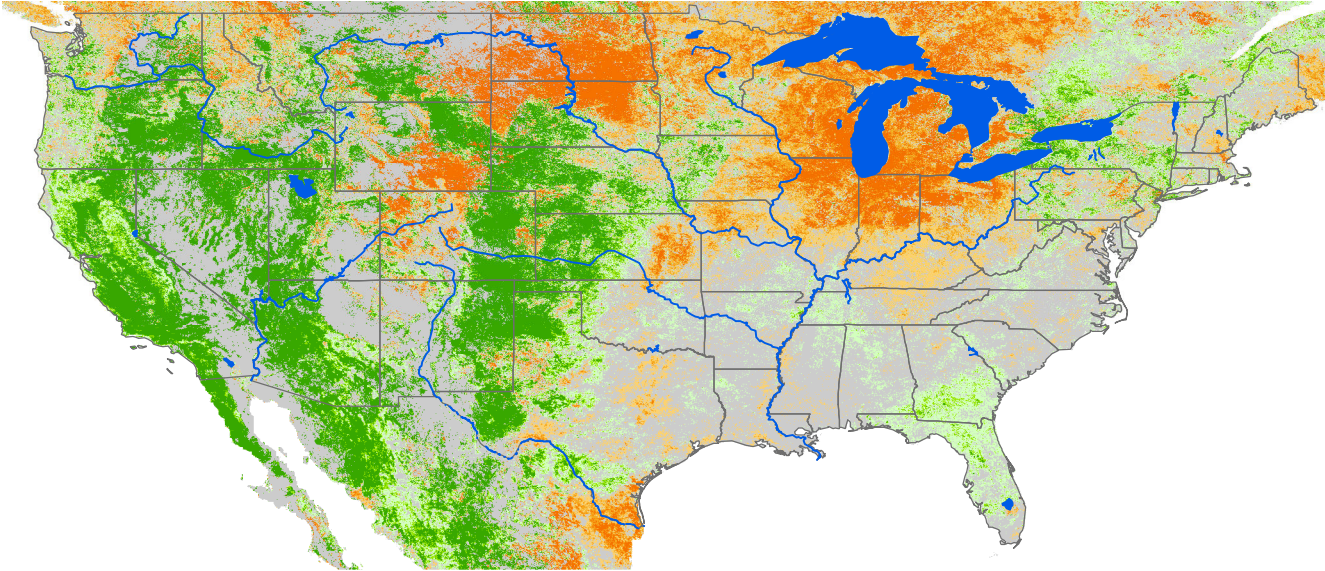

Monthly ET Anomaly

April 2005

ET Anomaly (%)

□ State ● Water Body — River