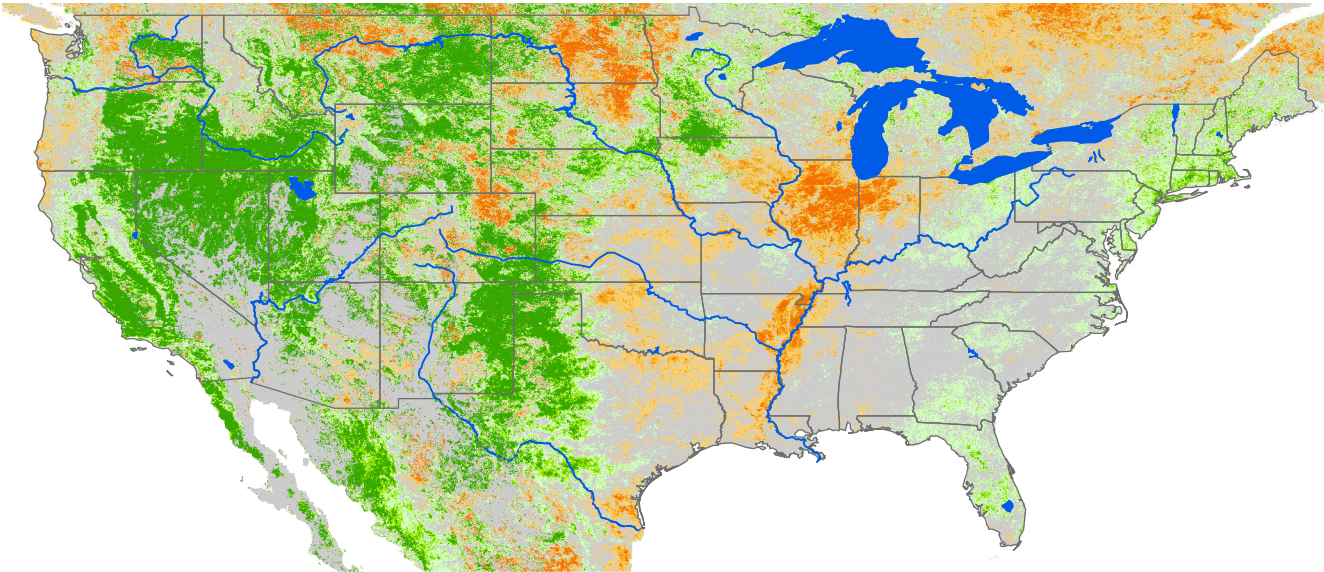

Monthly ET Anomaly May 2005

ET Anomaly (%)

□ State ● Water Body — River