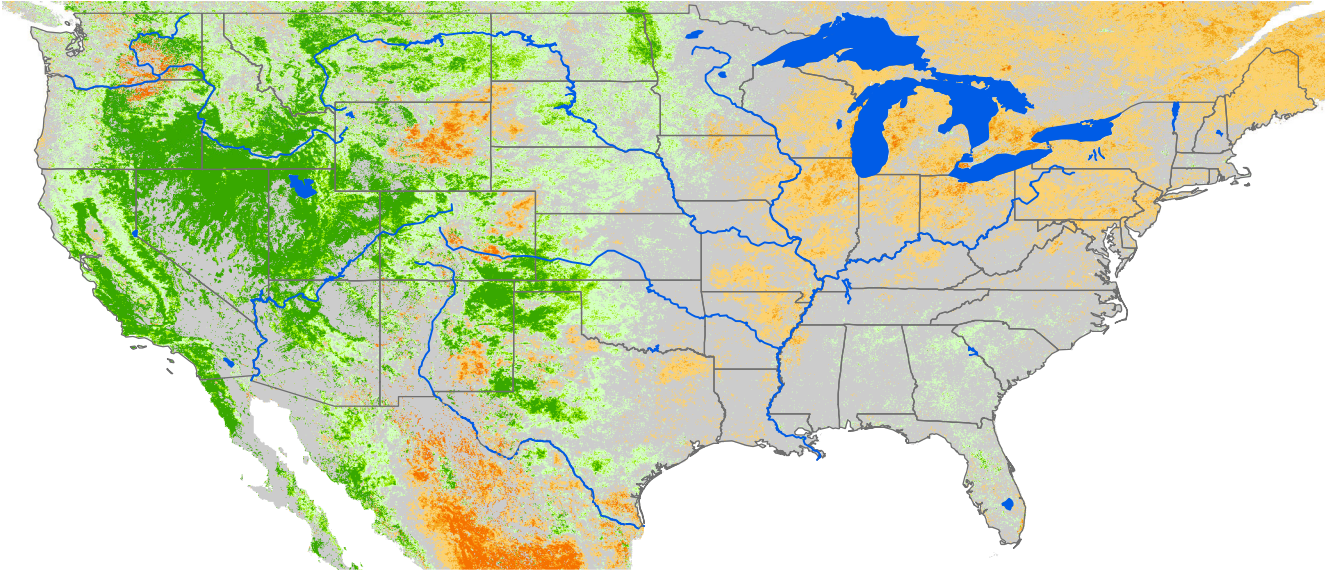

Monthly ET Anomaly

June 2005

ET Anomaly (%)

□ State Water Body River