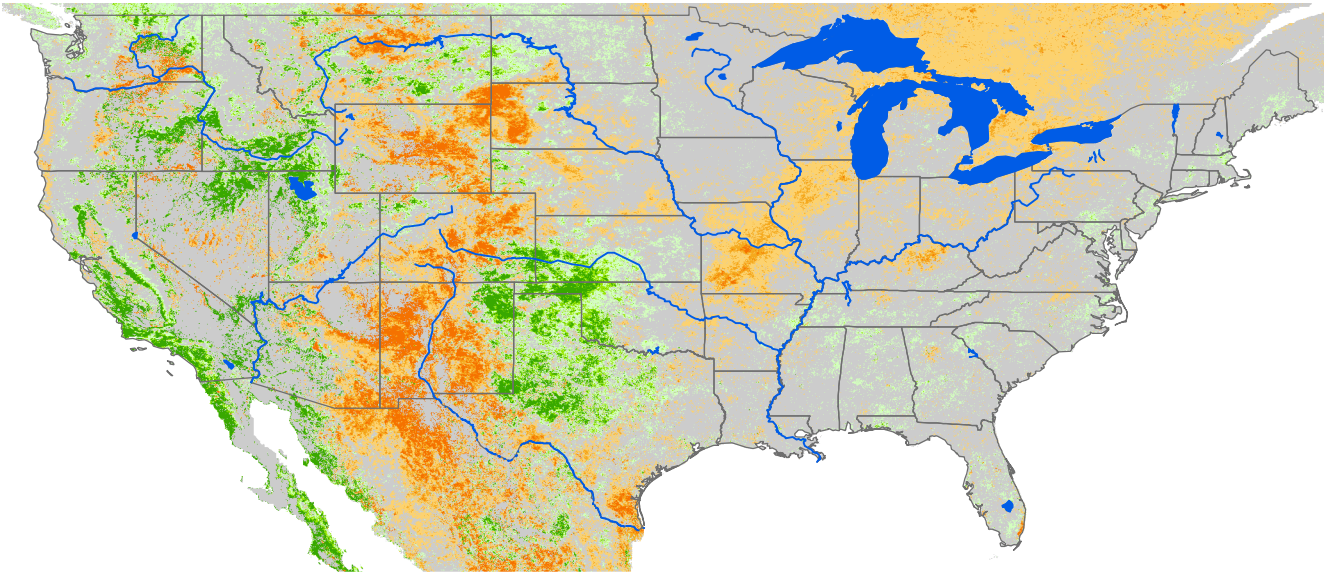

Monthly ET Anomaly July 2005

ET Anomaly (%)

□ State Water Body River