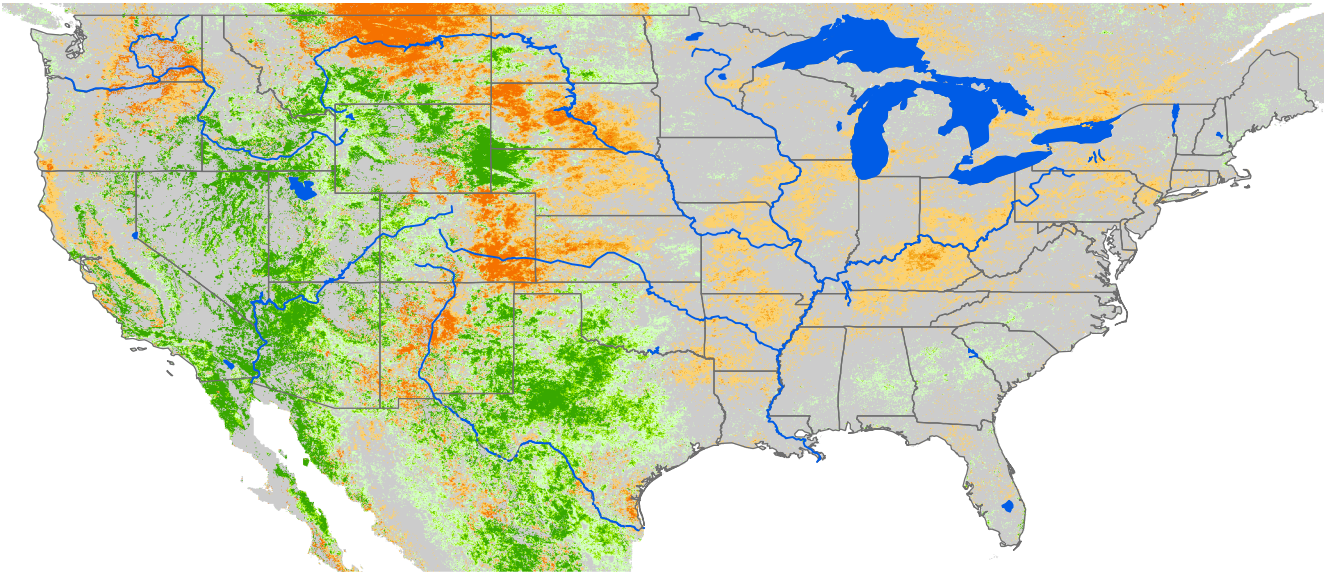

Monthly ET Anomaly August 2005

ET Anomaly (%)

□ State ● Water Body — River