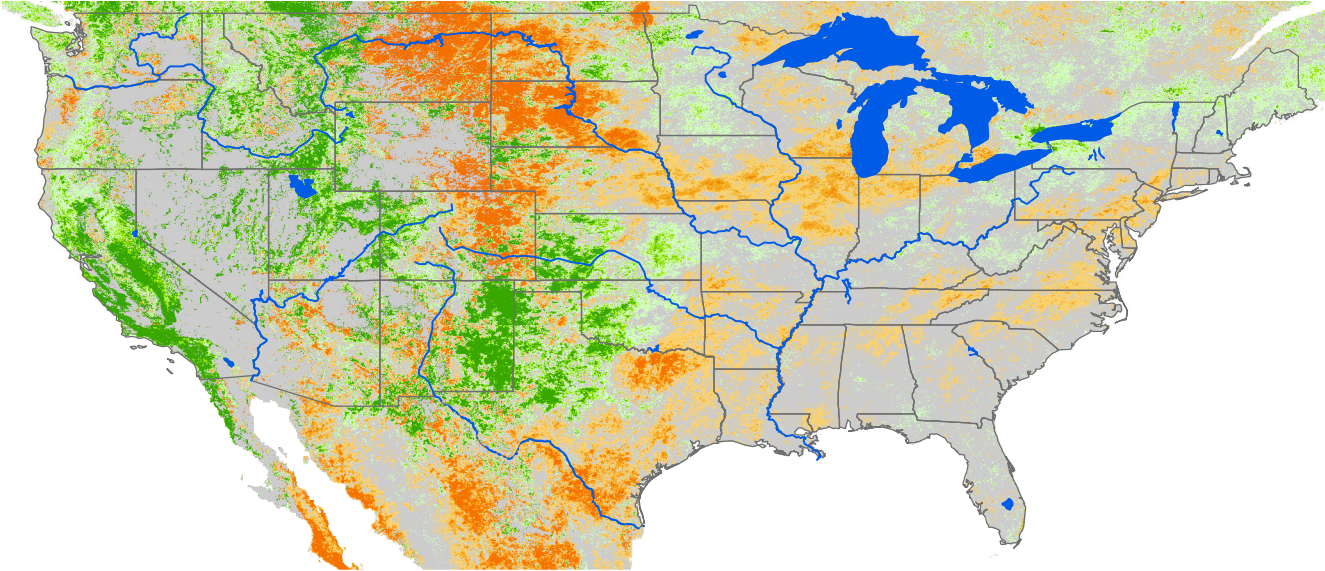

Monthly ET Anomaly September 2005

ET Anomaly (%)

□ State Water Body River