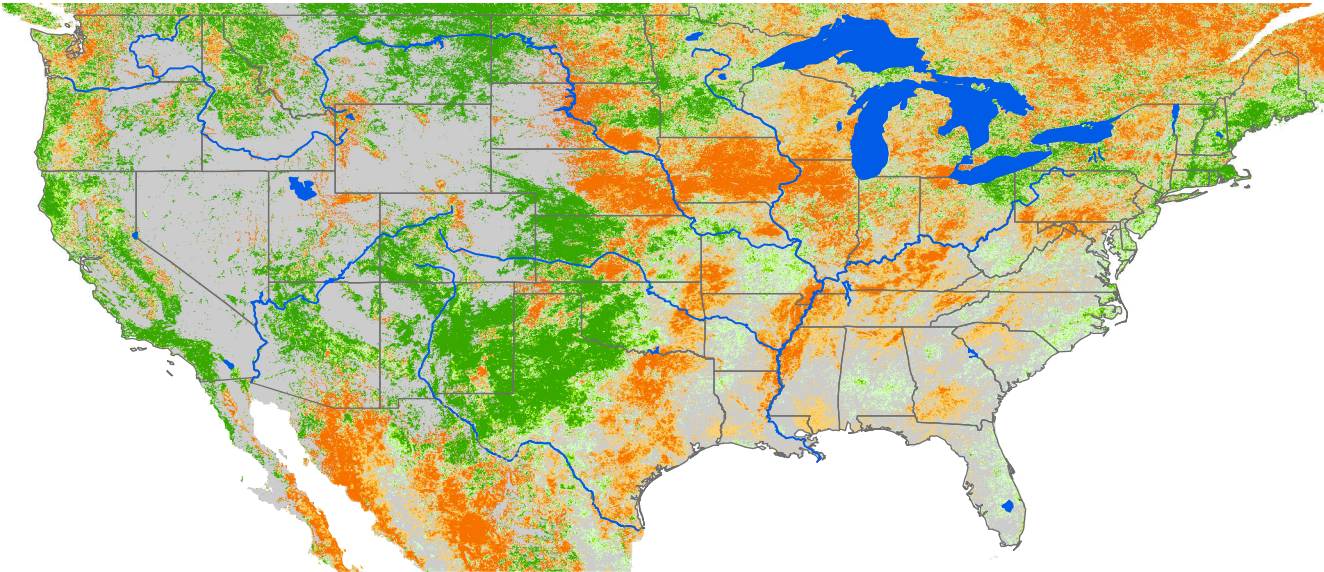

Monthly ET Anomaly October 2005

ET Anomaly (%)

□ State ● Water Body — River