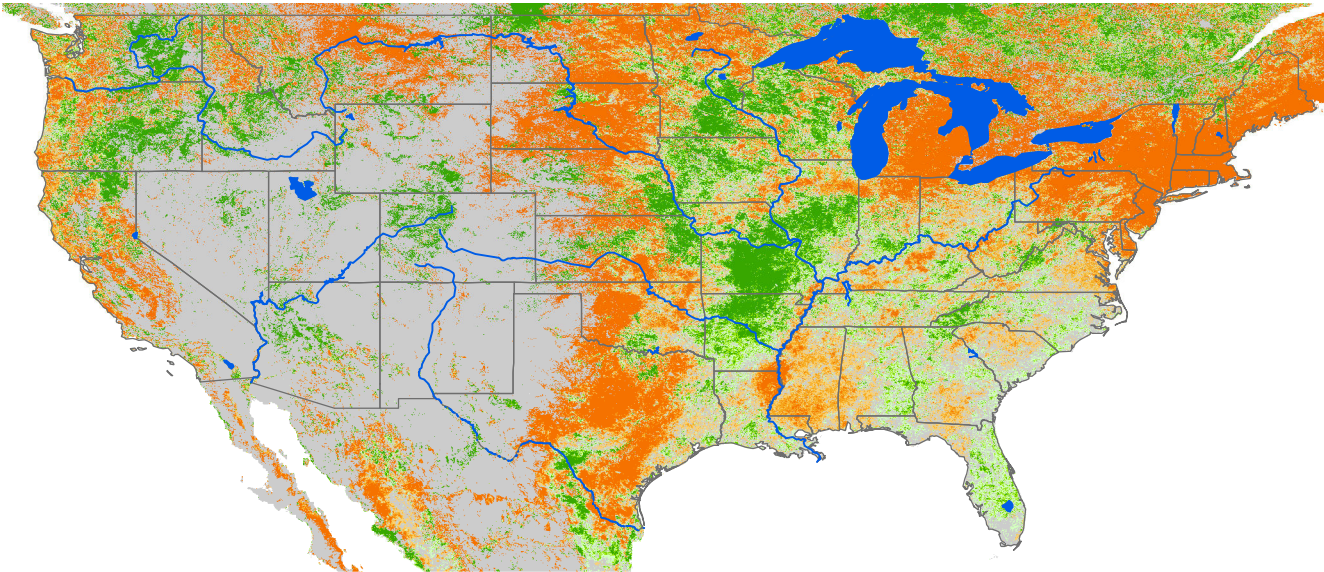

Monthly ET Anomaly November 2005

ET Anomaly (%)

State Water Body River