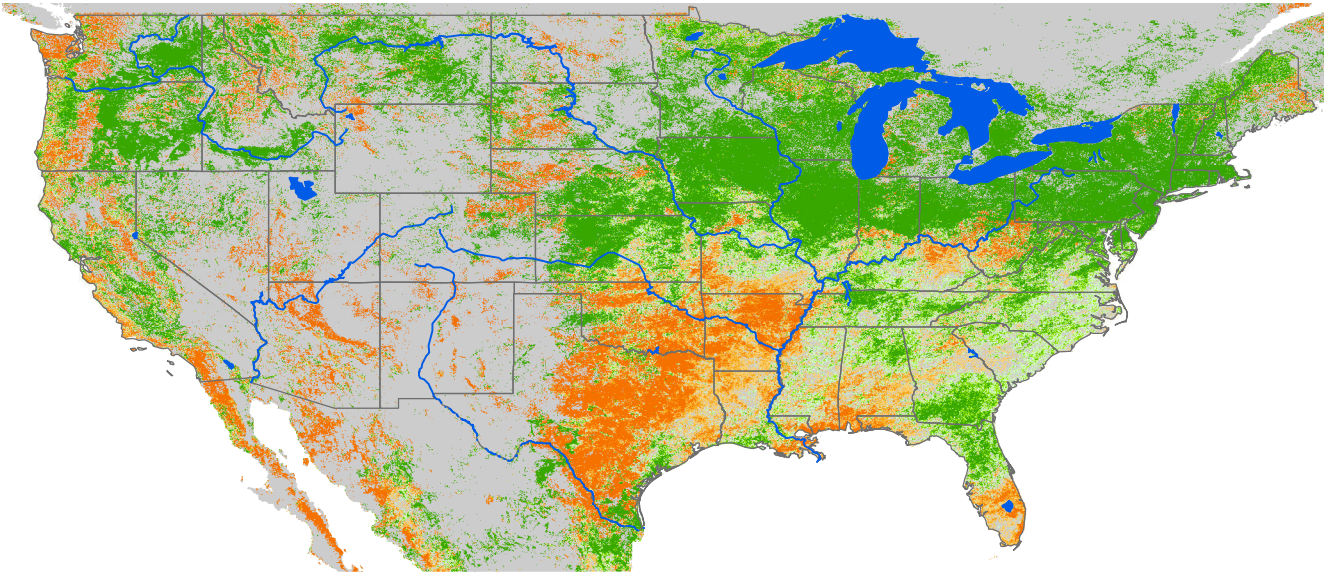

Monthly ET Anomaly December 2005

ET Anomaly (%)

□ State  Water Body  River