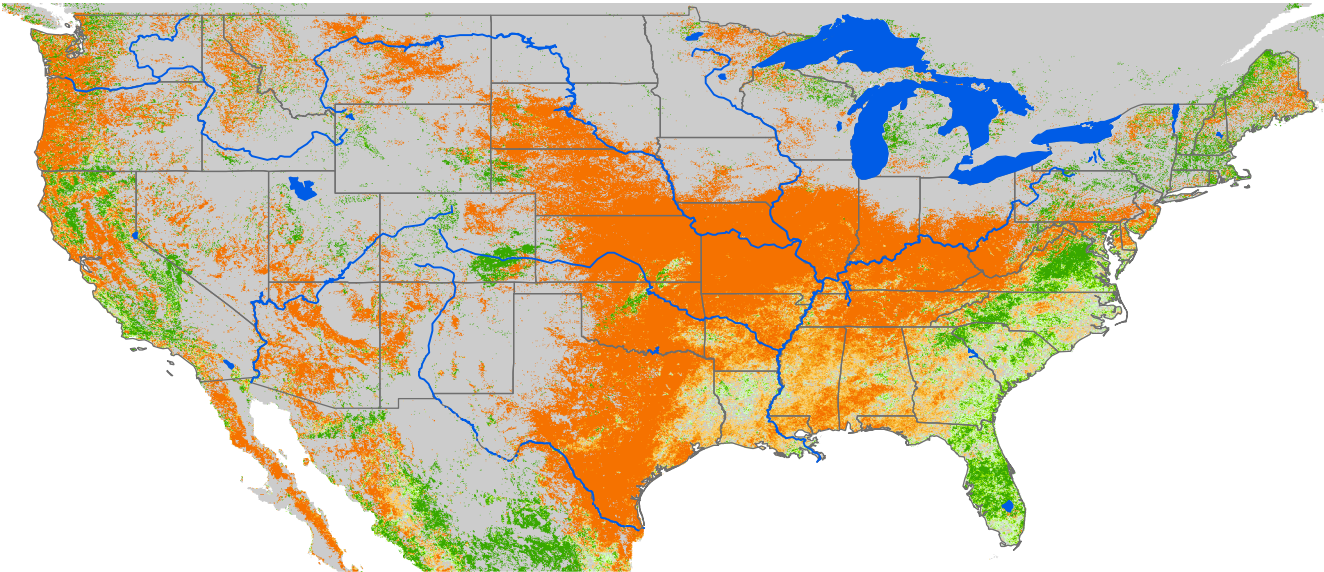

Monthly ET Anomaly January 2006

ET Anomaly (%)

□ State  Water Body  River