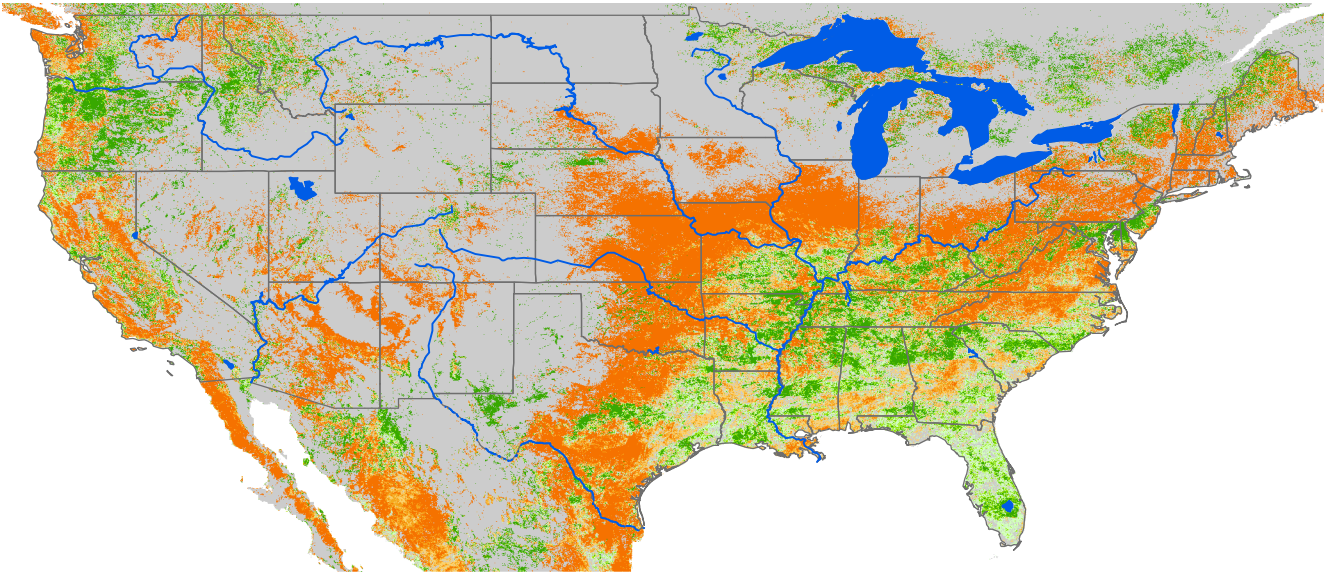

# Monthly ET Anomaly February 2006

## ET Anomaly (%)

□ State     Water Body     River