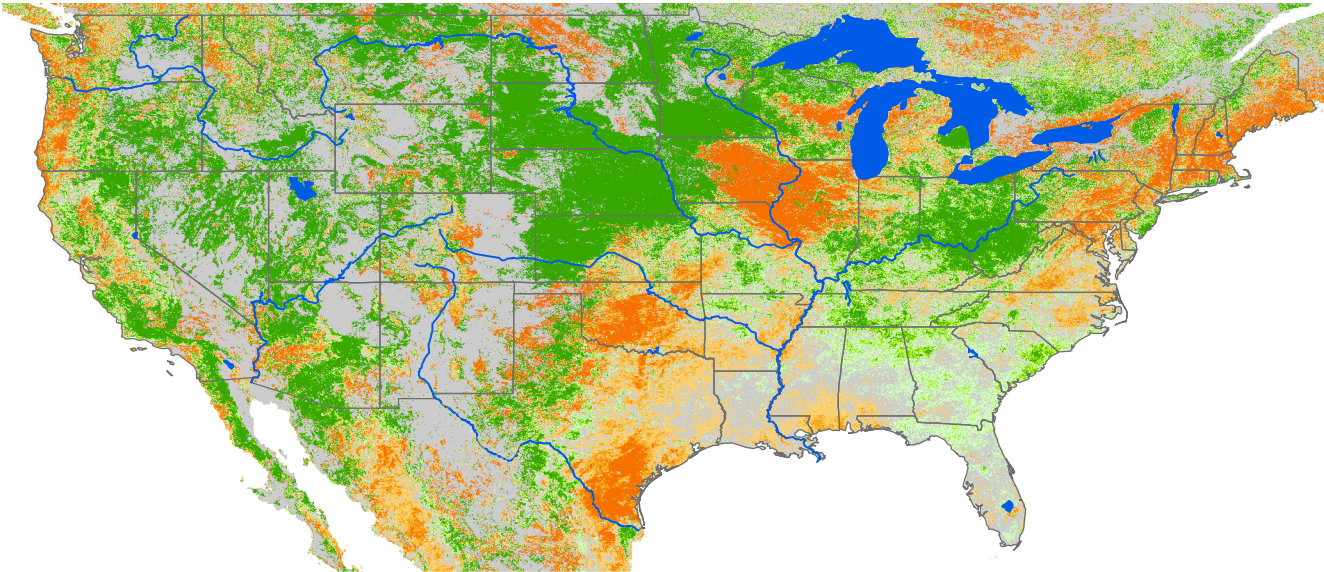

Monthly ET Anomaly March 2006

ET Anomaly (%)

□ State ● Water Body — River