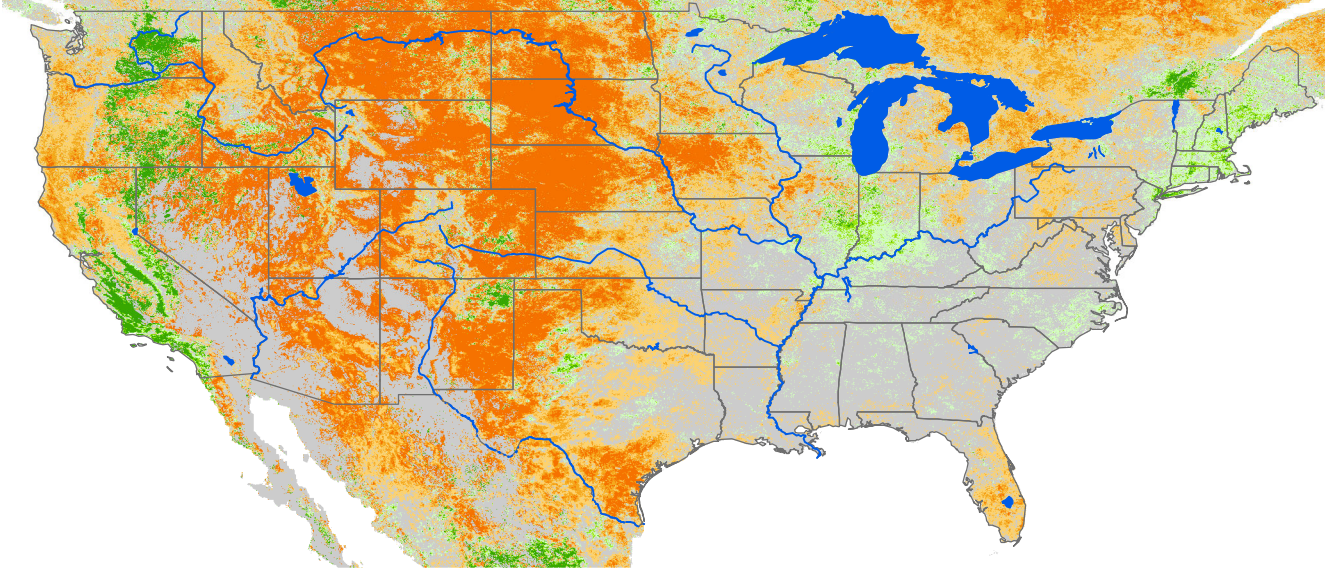

Monthly ET Anomaly May 2006

ET Anomaly (%)

State Water Body River