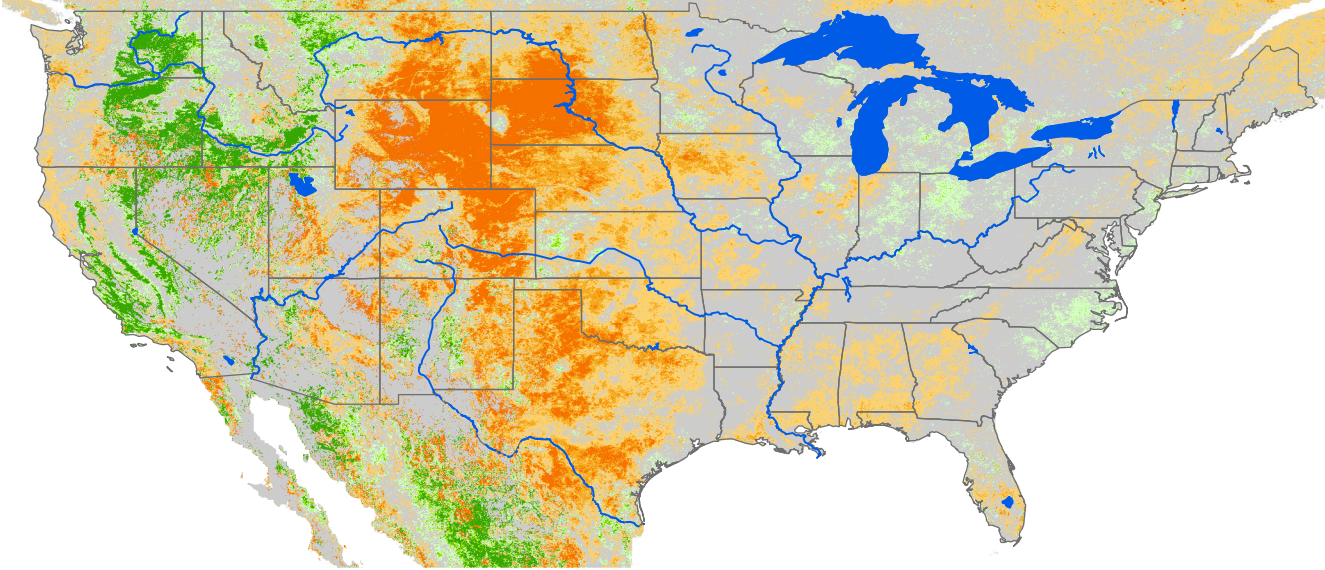

Monthly ET Anomaly

June 2006

ET Anomaly (%)

□ State  Water Body  River