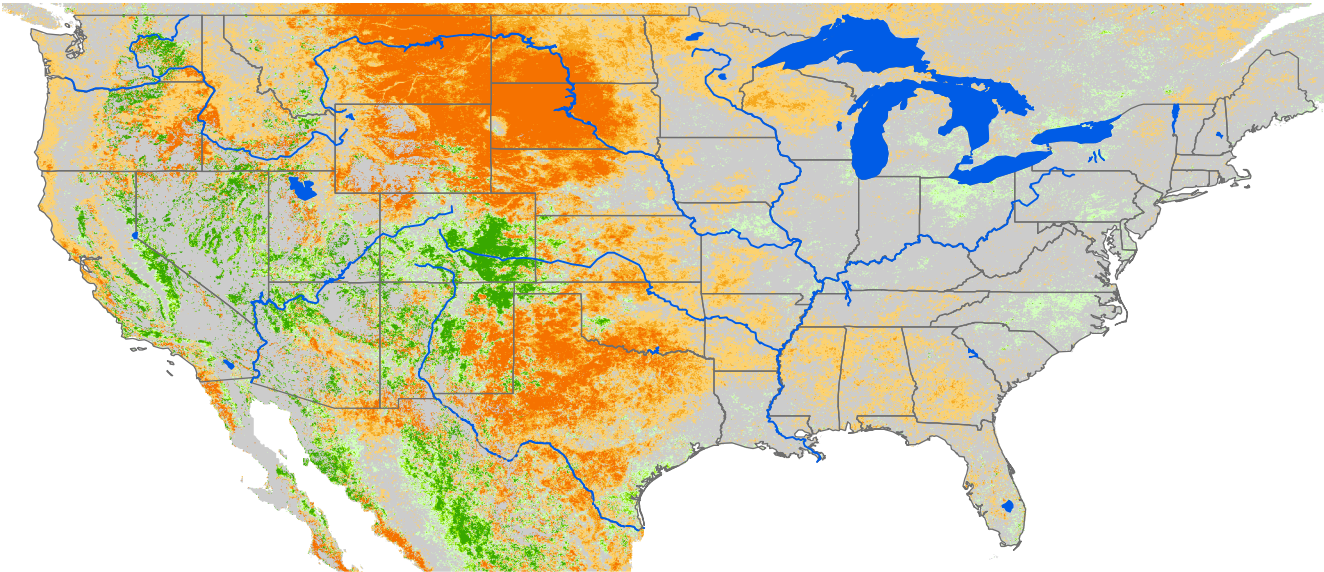

Monthly ET Anomaly

July 2006

ET Anomaly (%)

State Water Body River