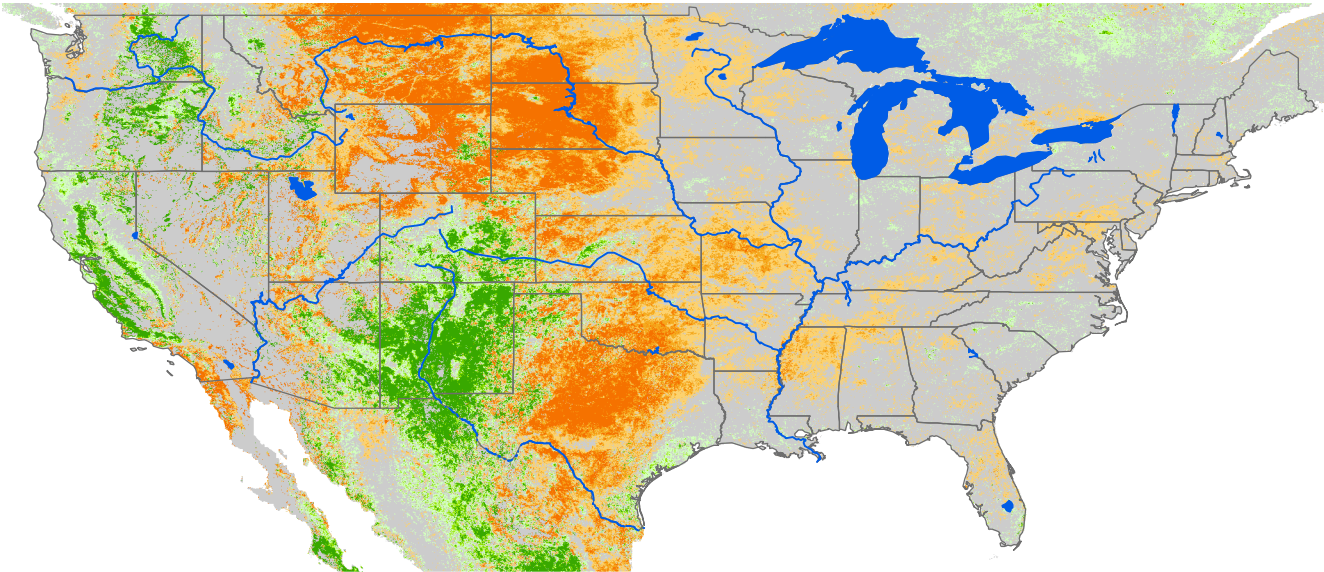

Monthly ET Anomaly August 2006

ET Anomaly (%)

State Water Body River