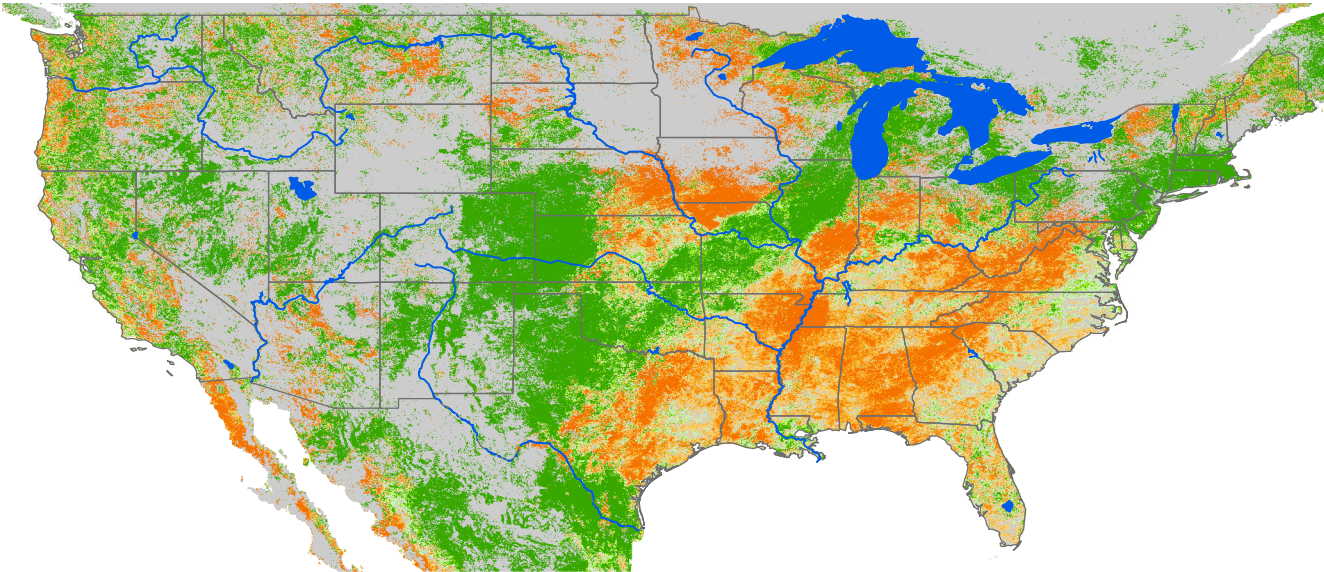

Monthly ET Anomaly

December 2006

ET Anomaly (%)

□ State ● Water Body — River