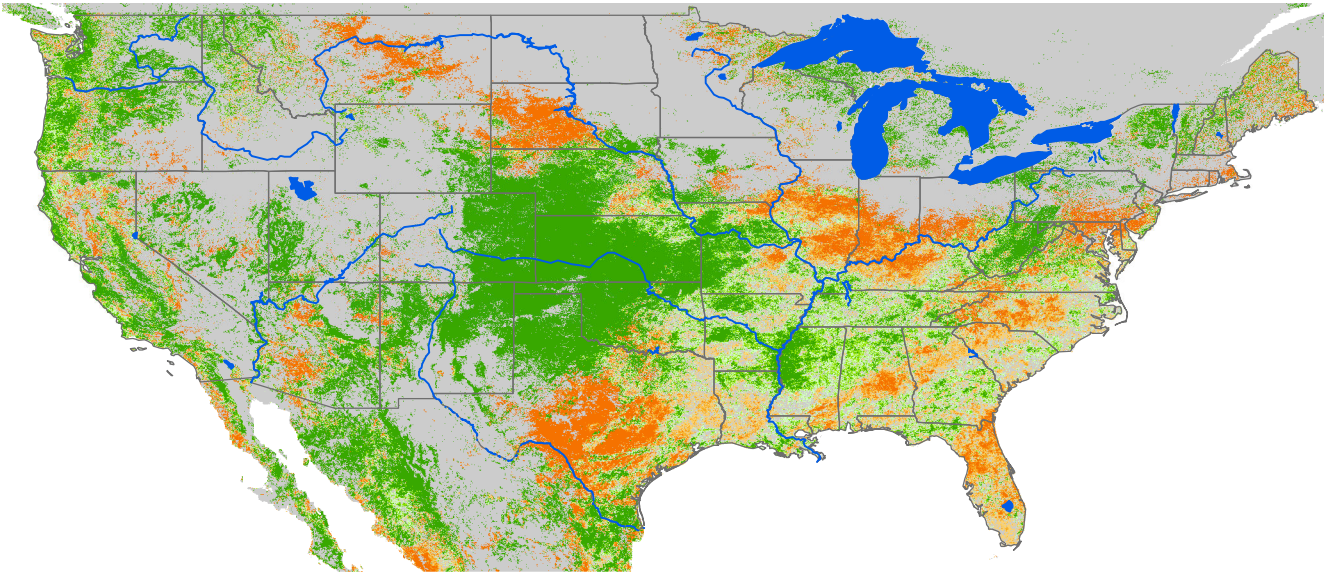

Monthly ET Anomaly January 2007

ET Anomaly (%)

State Water Body River