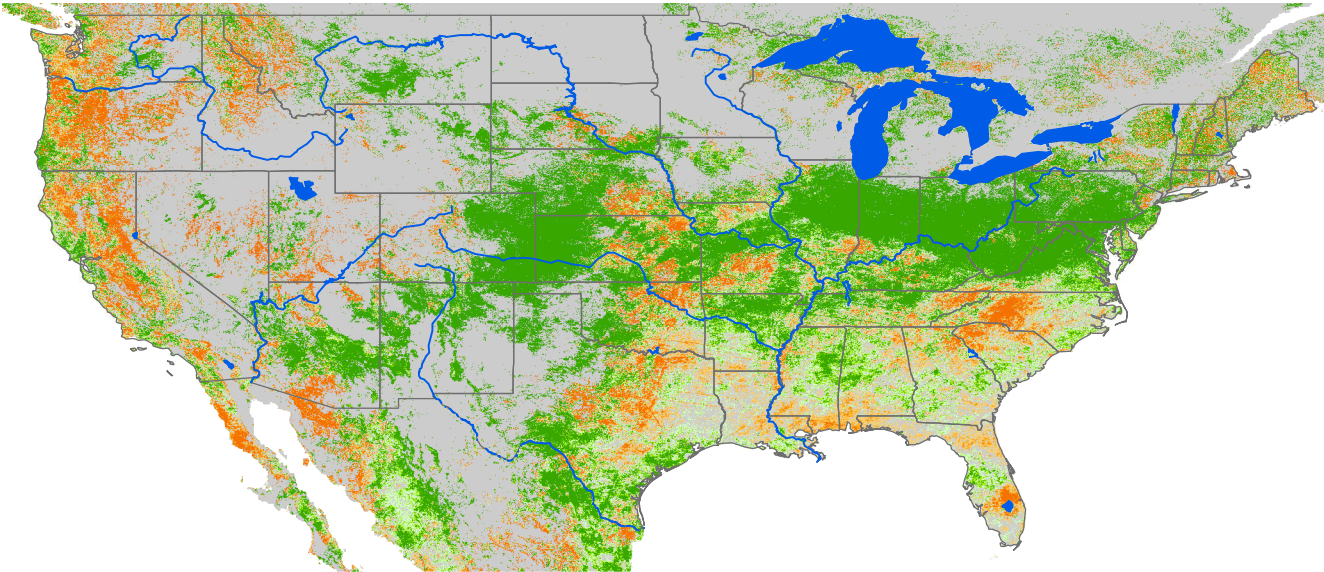

Monthly ET Anomaly February 2007

ET Anomaly (%)

State Water Body River