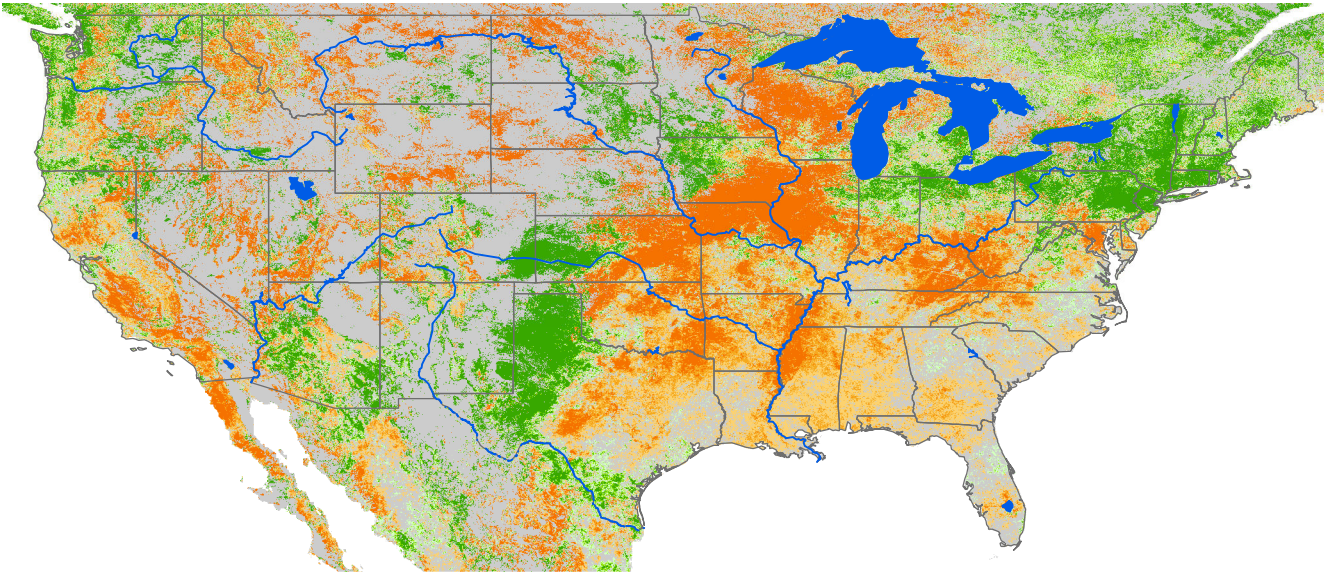

Monthly ET Anomaly March 2007

ET Anomaly (%)

State Water Body River