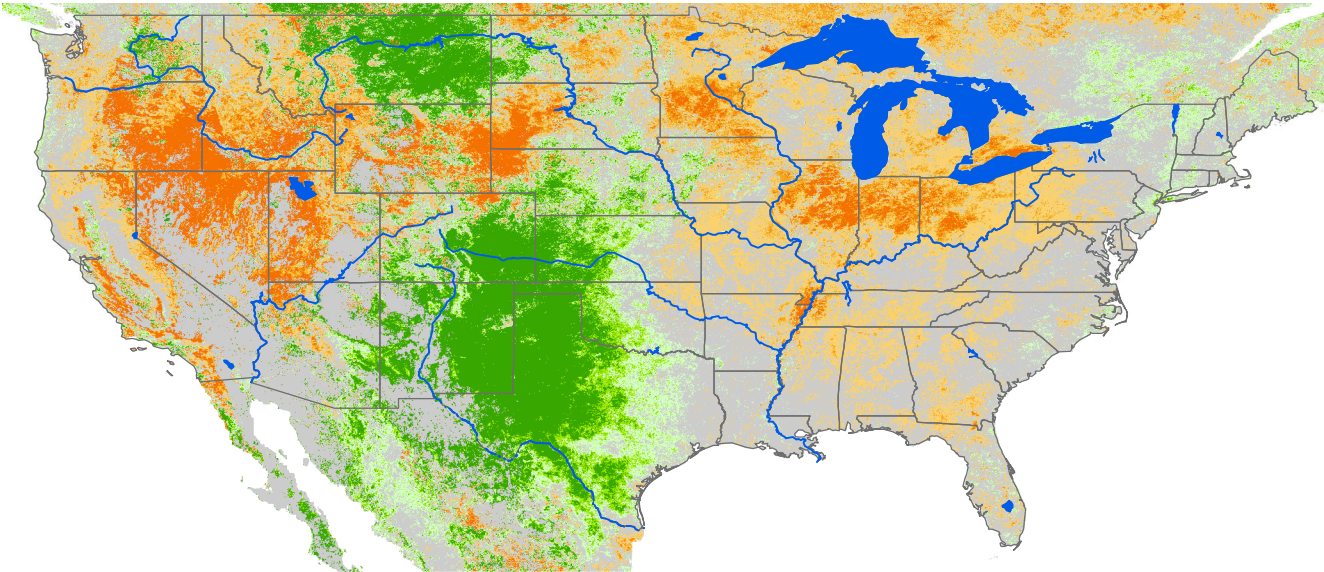

Monthly ET Anomaly May 2007

ET Anomaly (%)

□ State  Water Body  River