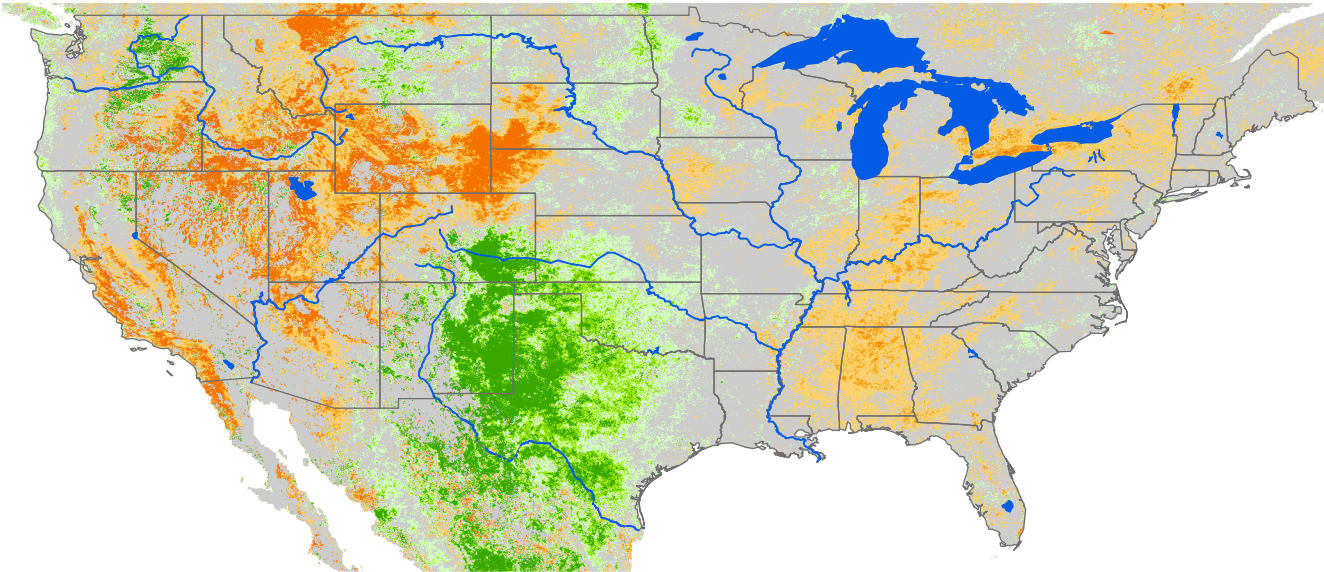

Monthly ET Anomaly

June 2007

ET Anomaly (%)

State Water Body River