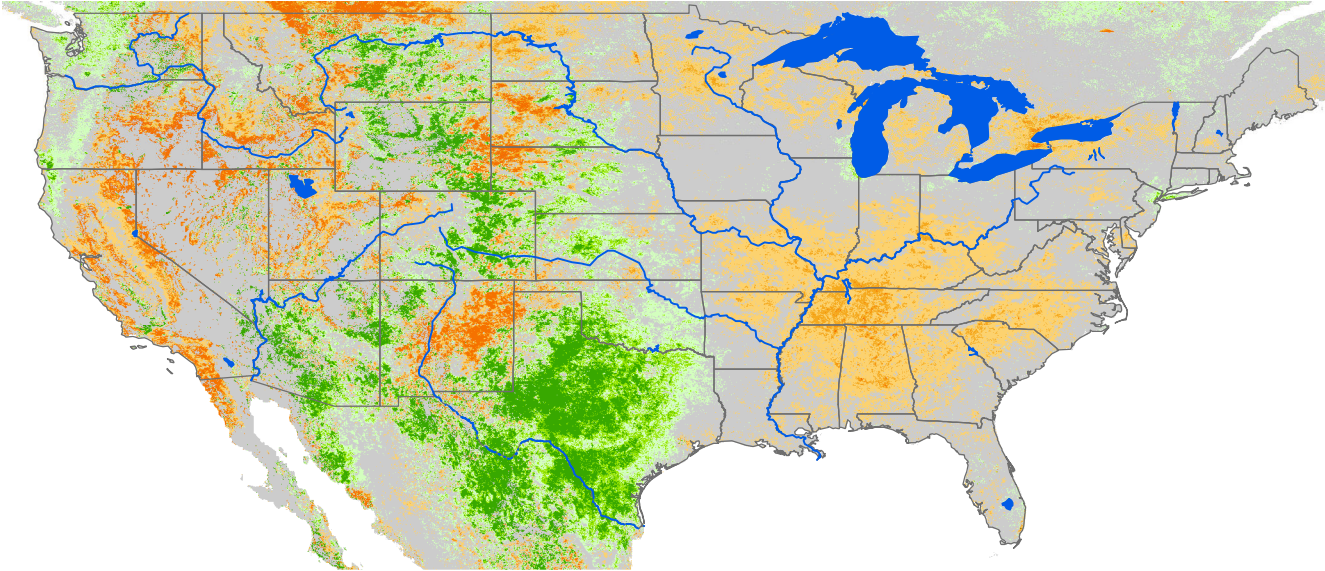

Monthly ET Anomaly August 2007

ET Anomaly (%)

□ State  Water Body  River