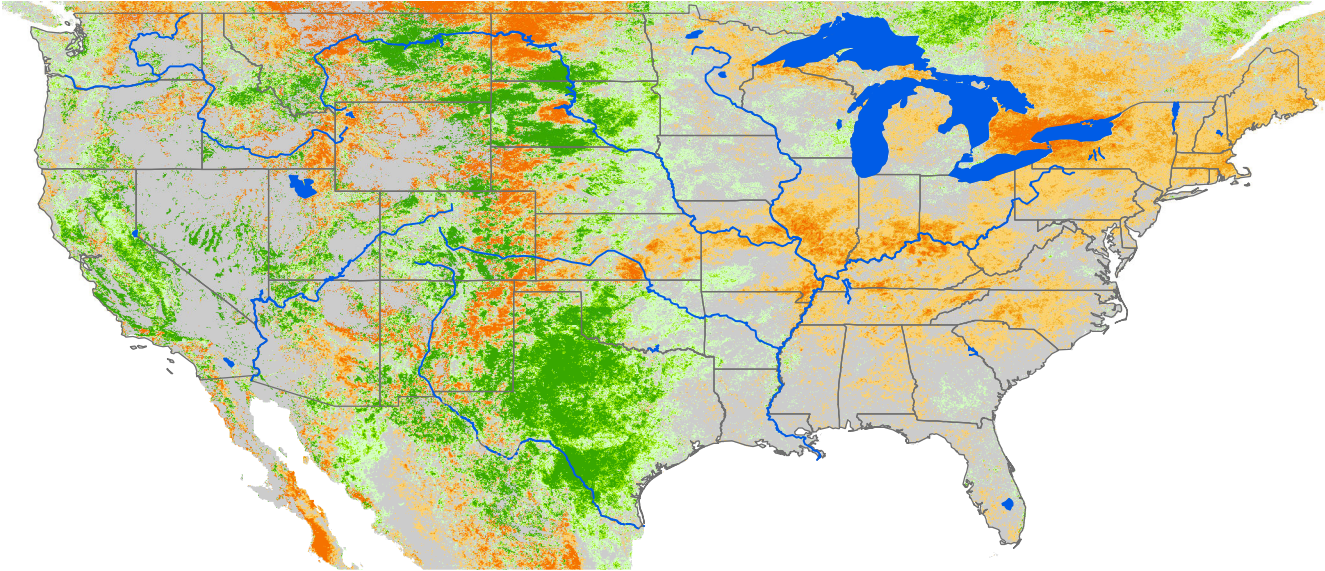

Monthly ET Anomaly September 2007

ET Anomaly (%)

□ State  Water Body  River