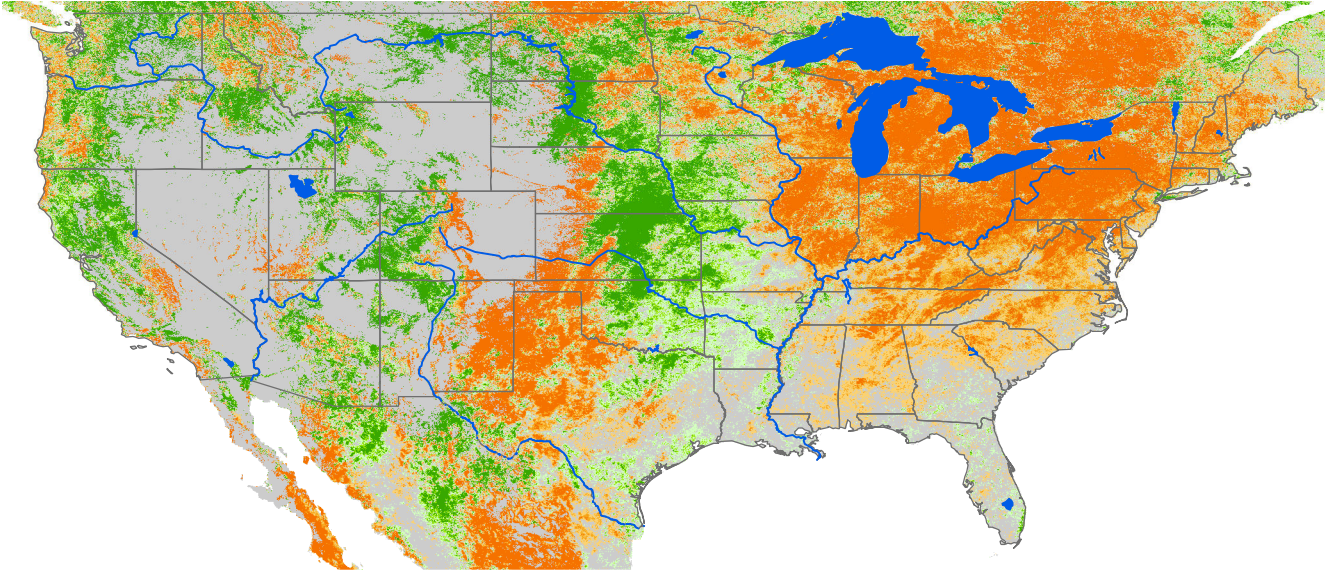

# Monthly ET Anomaly October 2007

## ET Anomaly (%)

□ State     Water Body     River