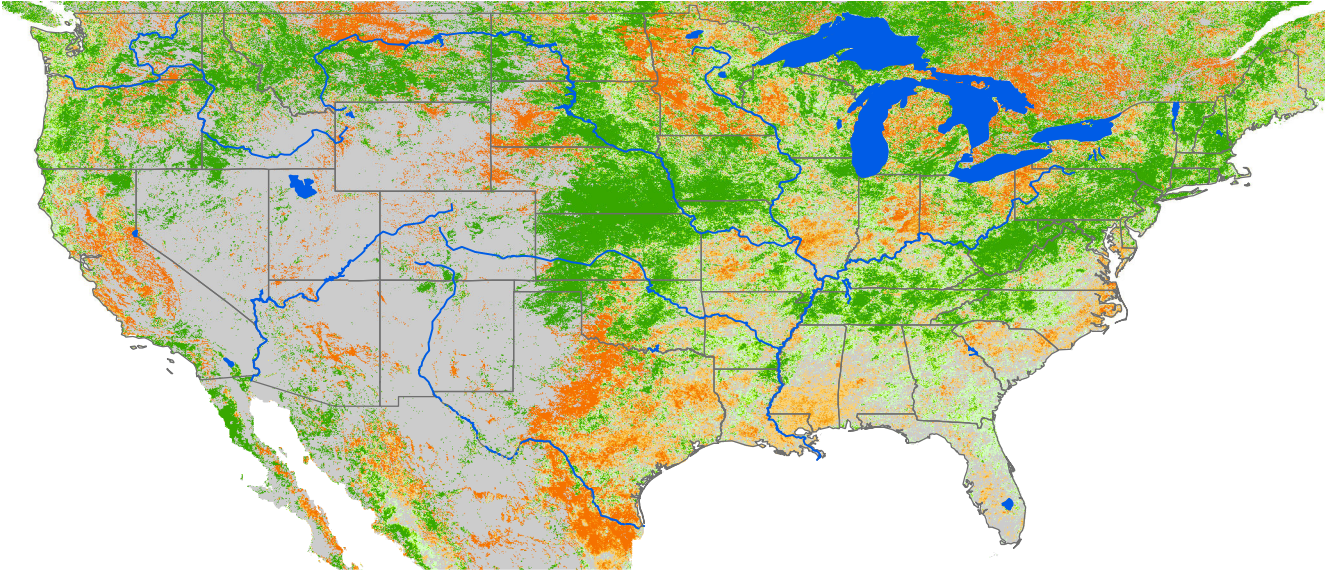

Monthly ET Anomaly November 2007

ET Anomaly (%)

□ State  Water Body  River