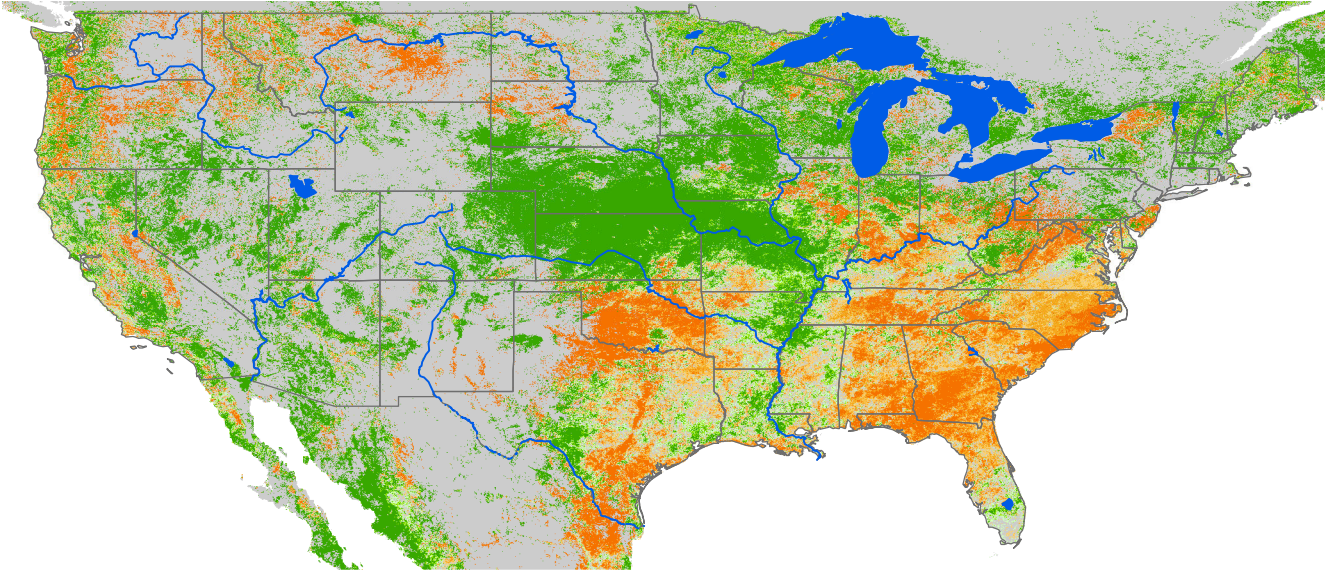

Monthly ET Anomaly December 2007

ET Anomaly (%)

□ State ● Water Body — River