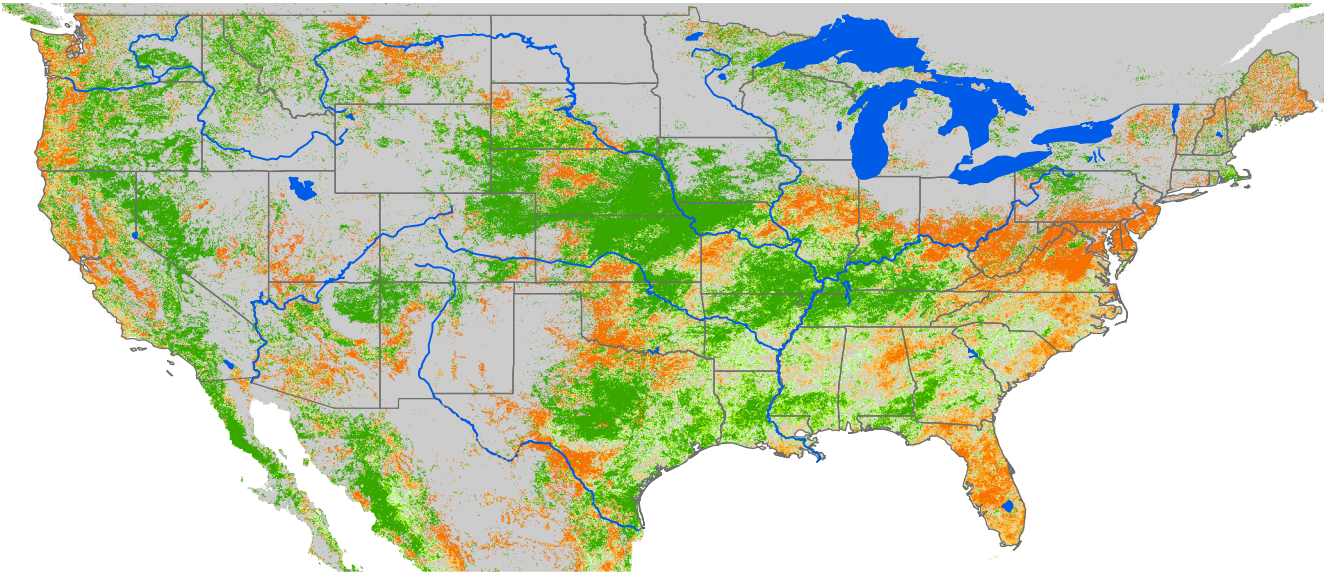

Monthly ET Anomaly January 2008

ET Anomaly (%)

□ State Water Body River