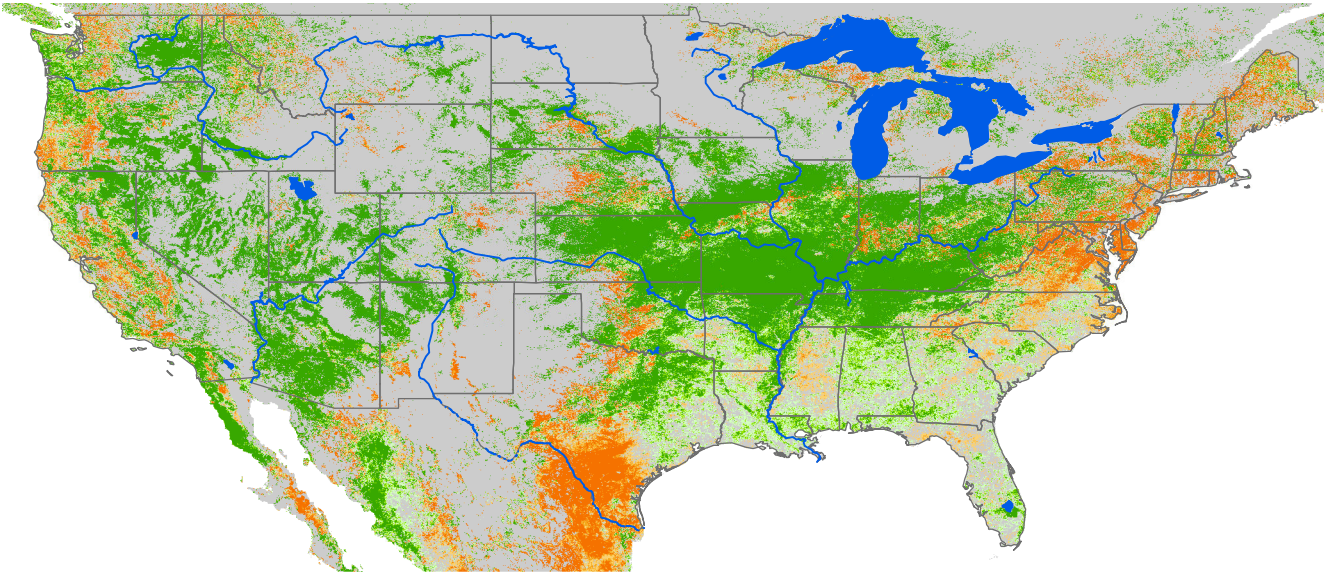

# Monthly ET Anomaly February 2008

## ET Anomaly (%)

□ State     Water Body     River