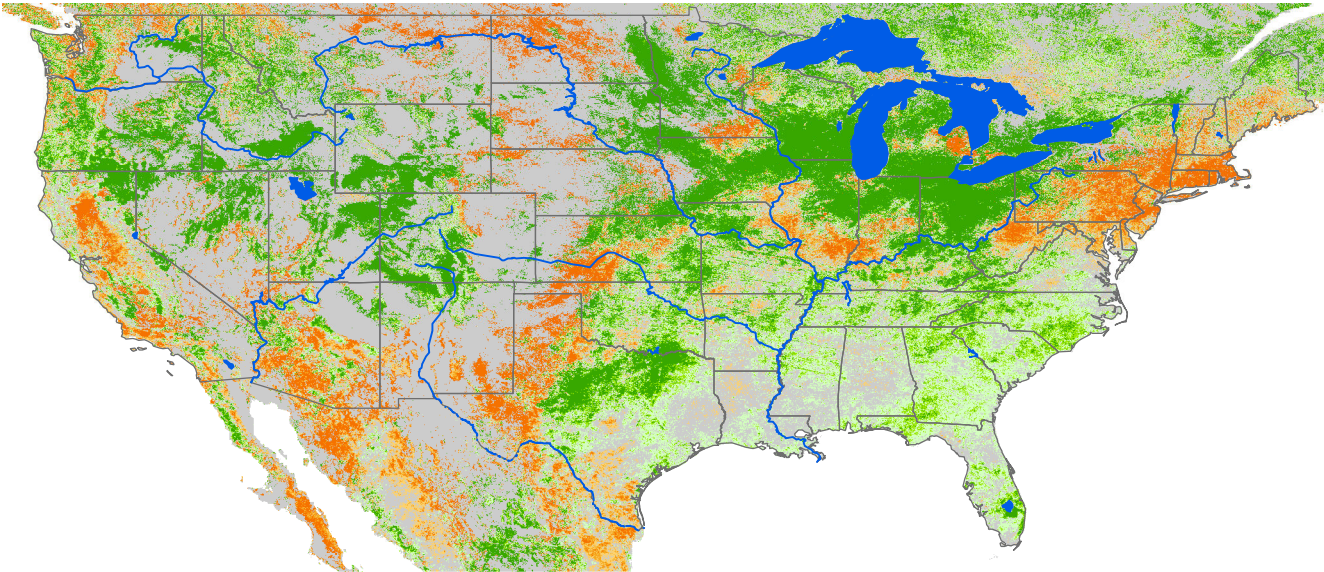

Monthly ET Anomaly March 2008

ET Anomaly (%)

State Water Body River