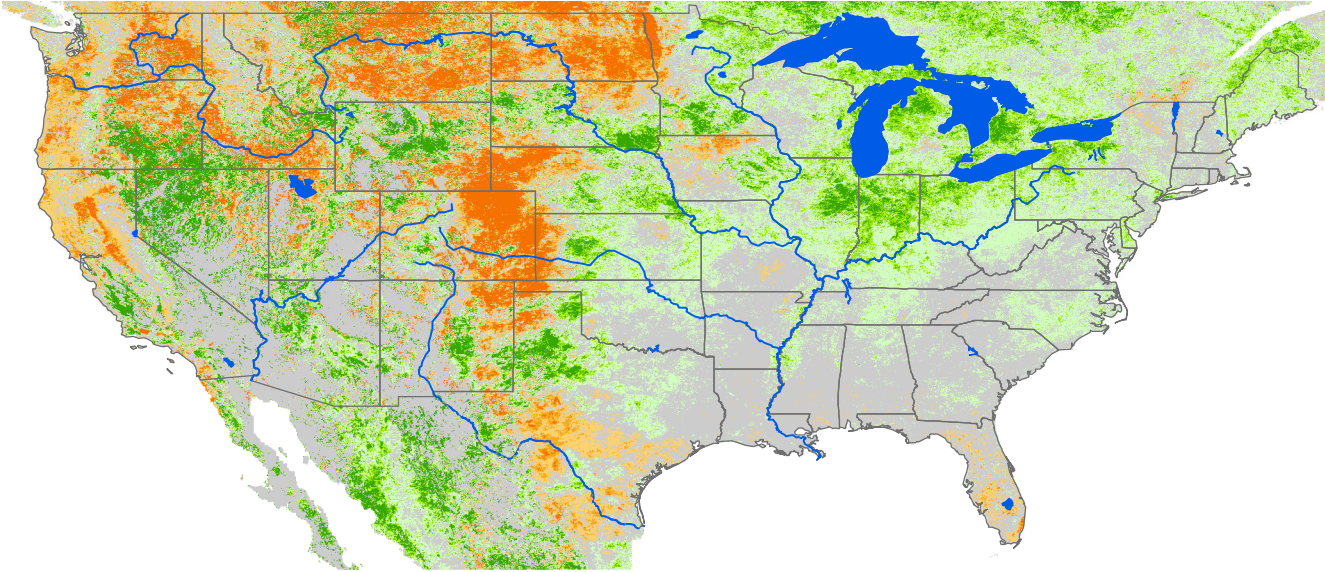

Monthly ET Anomaly May 2008

ET Anomaly (%)

State Water Body River