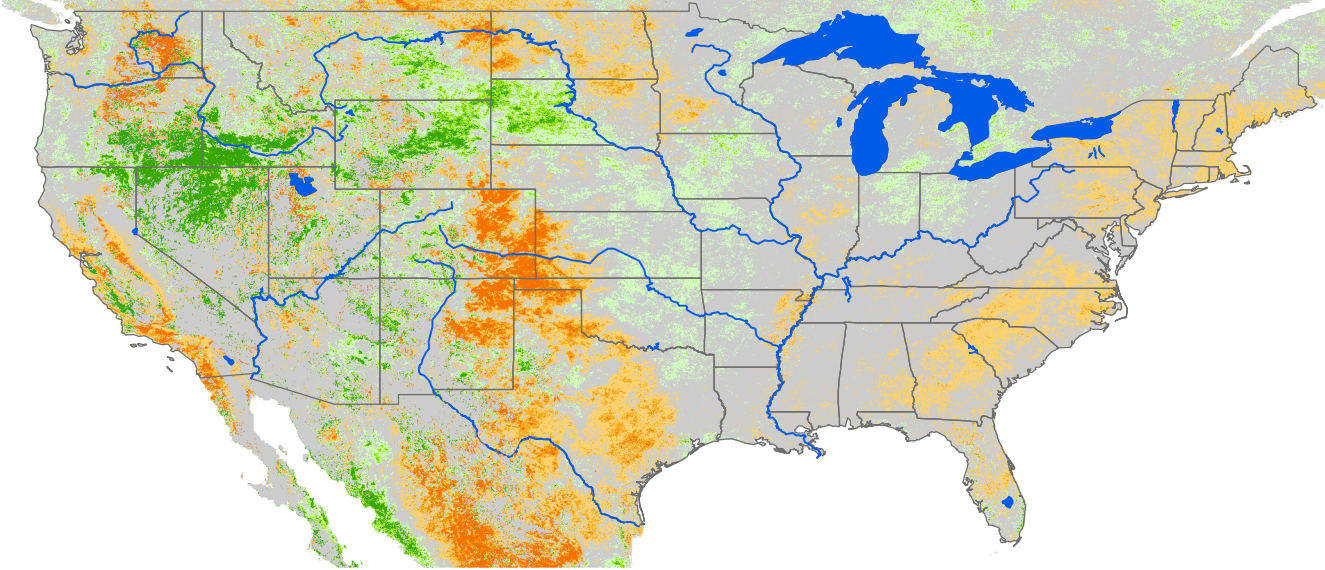

Monthly ET Anomaly

June 2008

ET Anomaly (%)

□ State  Water Body  River